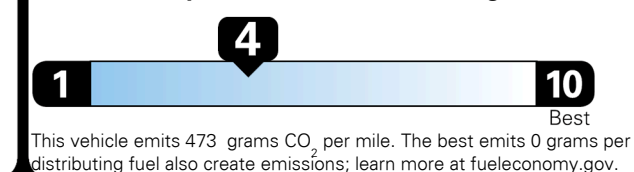

Inland Freight & Handling : \$1,495.00

TOTAL PRICE: \$85,350.00

70 A 0796CVIOLE

EPA DOT Fuel Economy and Environment

Gasoline Vehicle

Fuel Economy

19 MPG
 combined city/hwy

16 MPG
 city

22 MPG
 highway

5.3 gallons per 100 miles

Standard SUVs range from 12 to 115 MPG. The best vehicle rates 146 MPGe.

You spend \$8,000
 more in fuel costs over 5 years compared to the average new vehicle.

Annual fuel cost \$3,300

Fuel Economy & Greenhouse Gas Rating (tailpipe only)

Smog Rating (tailpipe only)

Actual results will vary for many reasons, including driving conditions and how you drive and maintain your vehicle. The average new vehicle gets 29 MPG and costs \$8,500 to fuel over 5 years. Cost estimates are based on 15,000 miles per year at \$ 4.15 per gallon. MPGe is miles per gasoline gallon equivalent. Vehicle emissions are a significant cause of climate change and smog.