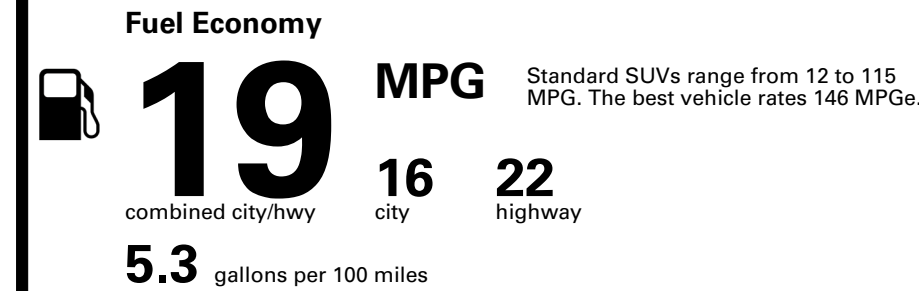

TOTAL PRICE: \$85,855.00

110 A 1256LIBER 37

EMISSIONS:
This vehicle is certified to meet emission requirements in all 50 states

EPA DOT Fuel Economy and Environment

Gasoline Vehicle

You spend \$8,000
more in fuel costs over 5 years compared to the average new vehicle.

Annual fuel cost \$3,300

Fuel Economy & Greenhouse Gas Rating (tailpipe only)

Smog Rating (tailpipe only)

This vehicle emits 473 grams CO₂ per mile. The best emits 0 grams per mile (tailpipe only). Producing and distributing fuel also create emissions; learn more at fueleconomy.gov.