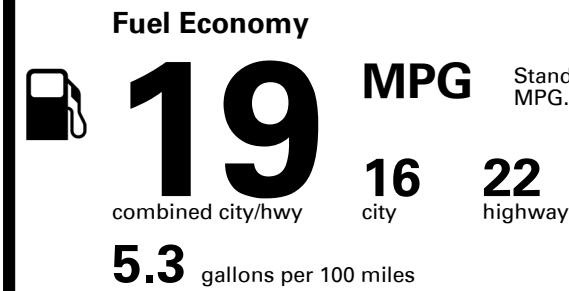

MULTIMEDIA & CONNECTIVITY

- 27" OLED Instrument Cluster & Navigation
- SiriusXM® Radio w/ 90-day trial subscription; Not Available in AK & HI
- Apple CarPlay® & Android Auto™
- Bang & Olufsen® Premium Audio
- Active Noise Control
- Genesis Digital Key
- Wireless Device Charger - Front

Additional Standard Features

- Carpeted Floor Mats

Full Tank of Gas

GENESIS WARRANTY

- 5-year/60,000-mile New Vehicle Warranty*
- 10-year/100,000-mile Powertrain Warranty*
- 7-year/Unlimited-mile Anti-perforation Warranty*
- Limited warranties, see dealer for details

Manufacturer's Suggested Retail Price: $79,800.00

ADDED FEATURES:

- *SAVILE SILVER(SSS) Paint $650.00

SOLD TO: GA714

GENESIS OF AUGUSTA
3233 WASHINGTON ROAD
AUGUSTA GA 30907

SHIPPED TO: GA714

Inland Freight & Handling : $1,450.00

VIN: KMUHEESC2SU276049	EXTERIOR COLOR: SAVILE SILVER	INTERIOR/SEAT COLOR: GLACIER
MODEL: V0492A65	PORT OF ENTRY: BR	TRANSPORT: TRUCK
EMISSIONS: This vehicle is certified to meet emission requirements in all 50 states		ACCESSORY WEIGHT: 6 lbs./ 3 kgs.

TOTAL PRICE: $81,900.00

83 A 0875HDON 21

EPA DOT Fuel Economy and Environment

Gasoline Vehicle

Standard SUVs range from 11 to 100 MPG. The best vehicle rates 140 MPGe.

You spend $7,250
more in fuel costs over 5 years
compared to the average new vehicle.

Annual fuel cost $3,350

Fuel Economy & Greenhouse Gas Rating (tailpipe only)