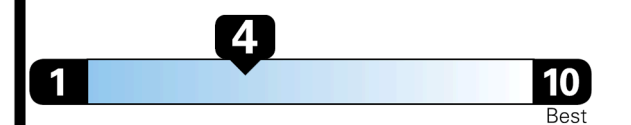

Smog Rating (tailpipe only)