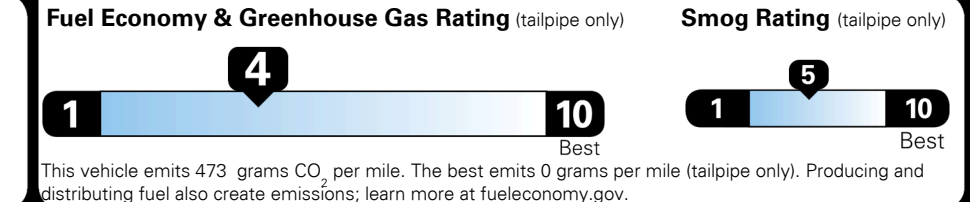

3.5T PRESTIGE FEATURES

- 22-inch Alloy Wheels
- Nappa Leather Seating Surfaces
- Microfiber Suede Headliner & Pillars
- Ventilated 2nd Row Seats (outboard)
- Heated Front Console Armrest
- Soft-Close Doors / Power Rear Side Sunshades
- Digital Rearview Mirror
- Active Noise Control

Full Tank of Gas

GENESIS WARRANTY

- 5-year/60,000-mile New Vehicle Warranty*
- 10-year/100,000-mile Powertrain Warranty*
- 7-year/Unlimited-mile Anti-perforation Warranty*
- Limited warranties, see retailer for details

Manufacturer's Suggested Retail Price: $82,330.00

ADDED FEATURES:

- *UYUNI WHITE(UYH) Paint $650.00

SOLD TO: TX735
GENESIS OF EAST SAN ANTONIO
12908 IH 35 NORTH
SAN ANTONIO TX 78233

SHIPPED TO: TX735

VIN: KMUHEESC2TU317636	EXTERIOR COLOR: UYUNI WHITE	INTERIOR/SEAT COLOR: GLACIER
MODEL: V0492A65	PORT OF ENTRY: NC	TRANSPORT: TRUCK
EMISSIONS: This vehicle is certified to meet emission requirements in all 50 states		ACCESSORY WEIGHT: 0 lbs./ 0 kgs.

Inland Freight & Handling : $1,495.00

TOTAL PRICE: $84,475.00

303 A 3116VMORNI 125

EPA DOT Fuel Economy and Environment

Gasoline Vehicle

Fuel Economy

19 MPG
combined city/hwy

16 MPG
city

22 MPG
highway

5.3 gallons per 100 miles

Standard SUVs range from 12 to 115 MPG. The best vehicle rates 146 MPGe.

You spend $8,000
more in fuel costs over 5 years compared to the average new vehicle.

Annual fuel cost $3,300

Actual results will vary for many reasons, including driving conditions and how you drive and maintain your vehicle. The average new vehicle gets 29 MPG and costs $8,500 to fuel over 5 years. Cost estimates are based on 15,000 miles per year at $ 4.15 per gallon. MPGe is miles per gasoline gallon equivalent. Vehicle emissions are a significant cause of climate change and smog.

fueleconomy.gov
Calculate personalized estimates and compare vehicles

Smartphone QR Code

GOVERNMENT 5-STAR SAFETY RATINGS

Overall Vehicle Score ★ ★ ★ ★ ★

Based on the combined rating of frontal, side and rollover. Should ONLY be compared to other vehicles of similar size and weight.

Frontal Crash	Driver Passenger	★ ★ ★ ★ ★
Based on the risk of injury in a frontal impact. Should ONLY be compared to other vehicles of similar size and weight.		
Side Crash	Front seat Rear seat	★ ★ ★ ★ ★
Based on the risk of injury in a side impact.		
Rollover		★ ★ ★ ★
Based on the risk of rollover in a single-vehicle crash.		

Manufacturer's suggested retail price includes manufacturer's recommended pre-delivery service. Gasoline license and title fees state and local taxes and dealer installed options and accessories are not included in the manufacturer's suggested retail price. This label has been affixed to this vehicle by Genesis Motor America, pursuant to the requirements of 15 U.S.C. 1231 et seq. which prohibits its removal or alteration prior to delivery to the ultimate purchaser.

Star ratings range from 1 to 5 stars (★★★★★) with 5 being the highest.
Source: National Highway Traffic Safety Administration (NHTSA).
www.safercar.gov or 1-888-327-4236

PARTS CONTENT INFORMATION

FOR VEHICLES IN THIS CARLINE: U.S./CANADIAN PARTS CONTENT: 3 %

MAJOR SOURCES OF FOREIGN PARTS CONTENT: KOREA: 80 %

FOR THIS VEHICLE: FINAL ASSEMBLY POINT: ULSAN, KOREA

COUNTRY OF ORIGIN:

ENGINE: KOREA TRANSMISSION: KOREA

Note: Parts content does not include final assembly, distribution, or other non-parts costs.