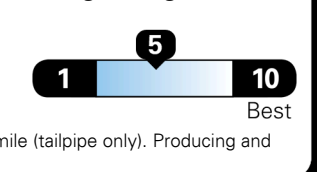

Actual results will vary for many reasons, including driving conditions and how you drive and maintain your vehicle. The average new vehicle gets 29 MPG and costs $8,500 to fuel over 5 years. Cost estimates are based on 15,000 miles per year at $ 4.15 per gallon. MPGe is miles per gasoline gallon equivalent. Vehicle emissions are a significant cause of climate change and smog.

fueleconomy.gov

Calculate personalized estimates and compare vehicles