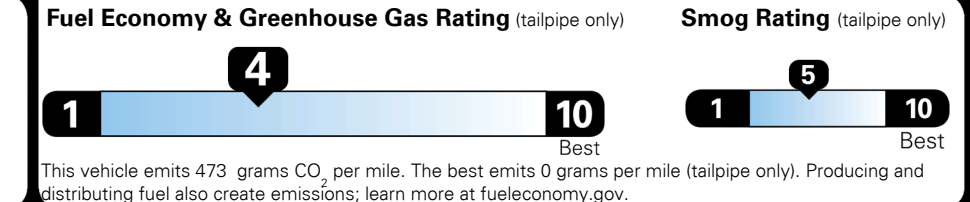

Inland Freight & Handling : \$1,495.00

TOTAL PRICE: \$84,475.00

EPA DOT Fuel Economy and Environment

Gasoline Vehicle

Fuel Economy

19 MPG
combined city/hwy

16 MPG
city

22 MPG
highway

Standard SUVs range from 12 to 115 MPG. The best vehicle rates 146 MPGe.

5.3 gallons per 100 miles

You spend \$8,000
more in fuel costs over 5 years compared to the average new vehicle.

Annual fuel cost \$3,300