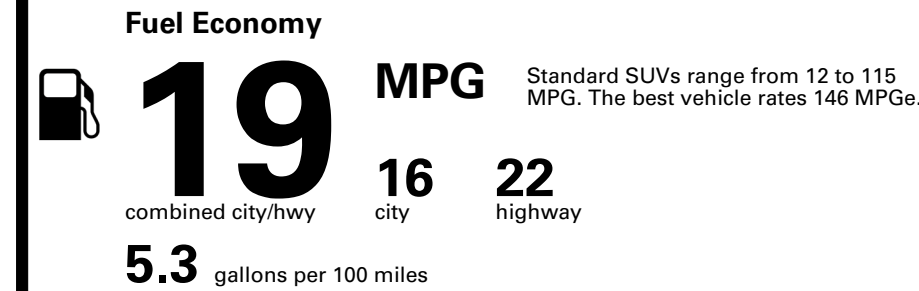

Inland Freight & Handling : \$1,495.00

TOTAL PRICE: \$85,455.00

EPA DOT Fuel Economy and Environment

Gasoline Vehicle

You spend \$8,000
more in fuel costs over 5 years compared to the average new vehicle.