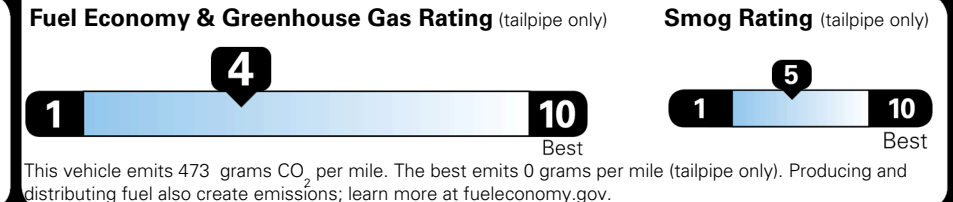

Full Tank of Gas

GENESIS WARRANTY

- 5-year/60,000-mile New Vehicle Warranty*
- 10-year/100,000-mile Powertrain Warranty*
- 7-year/Unlimited-mile Anti-perforation Warranty*
- Limited warranties, see retailer for details

Manufacturer's Suggested Retail Price: $82,330.00

ADDED FEATURES:

- *MAKALU GRAY(NCM) Paint $650.00
- Accessories
- *Illuminated Door Sills $425.00
- *All Season Fitted Liners $235.00
- *Cargo Mat $200.00
- *Fragrance Cartridges $160.00
- *Roadside Assistance Kit $105.00
- *Cargo Net $80.00
- *First Aid Kit $65.00
- *Cargo Blocks $40.00
- *NFC Key Card $30.00

SOLD TO: TX735 SHIPPED TO: TX735
GENESIS OF EAST SAN ANTONIO
12908 IH 35 NORTH
SAN ANTONIO TX 78233

VIN: KMUHEESC2TU350619	EXTERIOR COLOR: MAKALU GRAY	INTERIOR/SEAT COLOR: BORDEAUX BROWN/SLATE
MODEL: 8S9AAJ9GW7A5	PORT OF ENTRY: NC	TRANSPORT: TRUCK
EMISSIONS: This vehicle is certified to meet emission requirements in all 50 states		ACCESSORY WEIGHT: 26 lbs./ 12 kgs.

Inland Freight & Handling : $1,495.00

TOTAL PRICE: $85,815.00

110 A 1256LIBER 29

EPA DOT Fuel Economy and Environment

Gasoline Vehicle

Fuel Economy

19 MPG
combined city/hwy

16 MPG
city

22 MPG
highway

5.3 gallons per 100 miles

Standard SUVs range from 12 to 115 MPG. The best vehicle rates 146 MPGe.

You spend $8,000
more in fuel costs over 5 years compared to the average new vehicle.

Annual fuel cost $3,300

Actual results will vary for many reasons, including driving conditions and how you drive and maintain your vehicle. The average new vehicle gets 29 MPG and costs $8,500 to fuel over 5 years. Cost estimates are based on 15,000 miles per year at $ 4.15 per gallon. MPGe is miles per gasoline gallon equivalent. Vehicle emissions are a significant cause of climate change and smog.

fueleconomy.gov

Calculate personalized estimates and compare vehicles

GOVERNMENT 5-STAR SAFETY RATINGS

Overall Vehicle Score ★ ★ ★ ★ ★

Based on the combined rating of frontal, side and rollover. Should ONLY be compared to other vehicles of similar size and weight.

Frontal Crash	Driver Passenger	★ ★ ★ ★
Based on the risk of injury in a frontal impact. Should ONLY be compared to other vehicles of similar size and weight.		
Side Crash	Front seat Rear seat	★ ★ ★ ★ ★
Based on the risk of injury in a side impact.		
Rollover		★ ★ ★ ★
Based on the risk of rollover in a single-vehicle crash.		

Manufacturer's suggested retail price includes manufacturer's recommended pre-delivery service. Gasoline license and title fees state and local taxes and dealer installed options and accessories are not included in the manufacturer's suggested retail price. This label has been affixed to this vehicle by Genesis Motor America, pursuant to the requirements of 15 U.S.C. 1231 et seq. which prohibits its removal or alteration prior to delivery to the ultimate purchaser.

Star ratings range from 1 to 5 stars (★★★★★) with 5 being the highest.
Source: National Highway Traffic Safety Administration (NHTSA).
www.safercar.gov or 1-888-327-4236

PARTS CONTENT INFORMATION

FOR VEHICLES IN THIS CARLINE: U.S./CANADIAN PARTS CONTENT: 3 %
MAJOR SOURCES OF FOREIGN PARTS CONTENT: KOREA: 80 %
FOR THIS VEHICLE: FINAL ASSEMBLY POINT: ULSAN, KOREA
COUNTRY OF ORIGIN:

ENGINE: KOREA **TRANSMISSION: KOREA**
Note: Parts content does not include final assembly, distribution, or other non-parts costs.