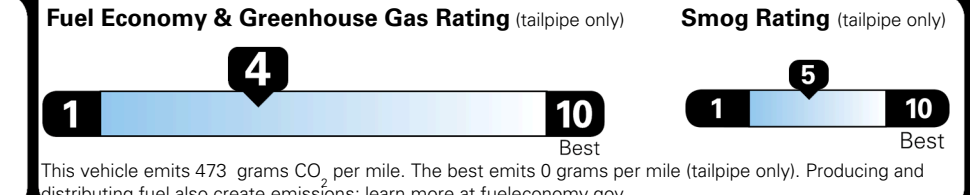

Inland Freight & Handling : \$1,495.00

TOTAL PRICE: \$85,615.00

183 X 1657VIOLE

EPA DOT Fuel Economy and Environment

Gasoline Vehicle

Fuel Economy

19 MPG
 combined city/hwy

16 MPG
 city

22 MPG
 highway

5.3 gallons per 100 miles

Standard SUVs range from 12 to 115 MPG. The best vehicle rates 146 MPGe.

You spend \$8,000
 more in fuel costs over 5 years compared to the average new vehicle.

Annual fuel cost \$3,300