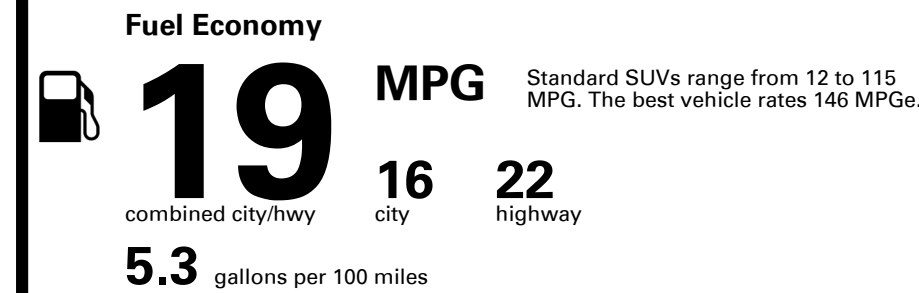

- 27" OLED Instrument Cluster & Navigation
- SiriusXM® Radio w/ 90-day trial subscription; Not Available in AK & HI
- Wireless Apple CarPlay® & Android Auto™
- Bang & Olufsen® Premium Audio
- Genesis Digital Key
- Wireless Device Charger - Front

3.5T PRESTIGE FEATURES

- 22-inch Alloy Wheels
- Nappa Leather Seating Surfaces
- Microfiber Suede Headliner & Pillars
- Ventilated 2nd Row Seats (outboard)
- Heated Front Console Armrest
- Soft-Close Doors / Power Rear Side Sunshades
- Digital Rearview Mirror
- Active Noise Control

Full Tank of Gas

GENESIS WARRANTY

- 5-year/60,000-mile New Vehicle Warranty*
- 10-year/100,000-mile Powertrain Warranty*
- 7-year/Unlimited-mile Anti-perforation Warranty*
- Limited warranties, see retailer for details

Manufacturer's Suggested Retail Price: $82,330.00

ADDED FEATURES:

- *MAKALU GRAY(NCM) Paint $650.00
- Accessories
- *Cargo Net $55.00
- *NFC Key Card $30.00

SOLD TO: GA701
GENESIS OF ATLANTA
5917 PEACHTREE INDUSTRIAL BLVD
ATLANTA GA 30341

SHIPPED TO: GA701

Inland Freight & Handling : $1,495.00

VIN: KMUHEESC3TU297882	EXTERIOR COLOR: MAKALU GRAY	INTERIOR/SEAT COLOR: VANILLA BEIGE/SMOKY
MODEL: V0492A65	PORT OF ENTRY: BR	TRANSPORT: TRUCK
EMISSIONS: This vehicle is certified to meet emission requirements in all 50 states		ACCESSORY WEIGHT: 1 lbs./ 0 kgs.

TOTAL PRICE: $84,560.00

EPA DOT Fuel Economy and Environment

Gasoline Vehicle

You spend $8,000
more in fuel costs over 5 years compared to the average new vehicle.

Annual fuel cost $3,300