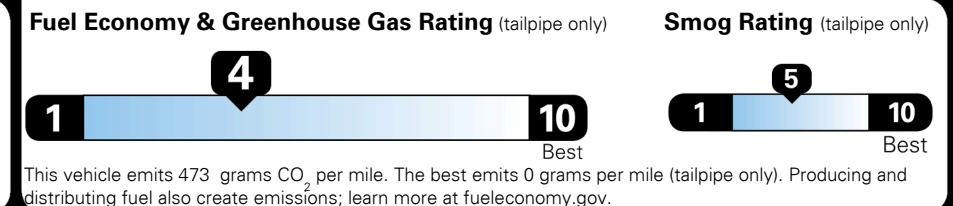

Actual results will vary for many reasons, including driving conditions and how you drive and maintain your vehicle. The average new vehicle gets 29 MPG and costs $8,500 to fuel over 5 years. Cost estimates are based on 15,000 miles per year at $ 4.15 per gallon. MPGe is miles per gasoline gallon equivalent. Vehicle emissions are a significant cause of climate change and smog.

fueleconomy.gov

Calculate personalized estimates and compare vehicles

GOVERNMENT 5-STAR SAFETY RATINGS

This vehicle has not been rated by the government for overall vehicle score, frontal crash, side crash or rollover risk.

Source: National Highway Traffic Safety Administration (NHTSA).
www.safercar.gov or 1-888-327-4236

Manufacturer's suggested retail price includes manufacturer's recommended pre-delivery service. Gasoline license and title fees state and local taxes and dealer installed options and accessories are not included in the manufacturer's suggested retail price. This label has been affixed to this vehicle by Genesis Motor America, pursuant to the requirements of 15 U.S.C. 1231 et seq. which prohibits its removal or alteration prior to delivery to the ultimate purchaser.

PARTS CONTENT INFORMATION

FOR VEHICLES IN THIS CARLINE:	U.S./CANADIAN PARTS CONTENT:	3 %
MAJOR SOURCES OF FOREIGN PARTS CONTENT:	KOREA: 80 %	
FOR THIS VEHICLE:	FINAL ASSEMBLY POINT:	ULSAN, KOREA
ENGINE: KOREA	COUNTRY OF ORIGIN:	TRANSMISSION: KOREA

Note: Parts content does not include final assembly, distribution, or other non-parts costs.