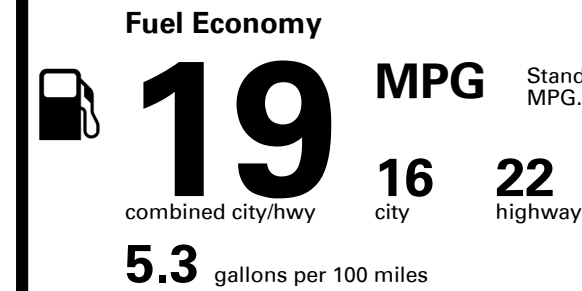

TOTAL PRICE: \$84,515.00

234 A 2416HASIAN 1,054

EPA DOT Fuel Economy and Environment

Gasoline Vehicle

Standard SUVs range from 12 to 115 MPG. The best vehicle rates 146 MPGe.

You spend \$8,000
more in fuel costs over 5 years
compared to the average new vehicle.