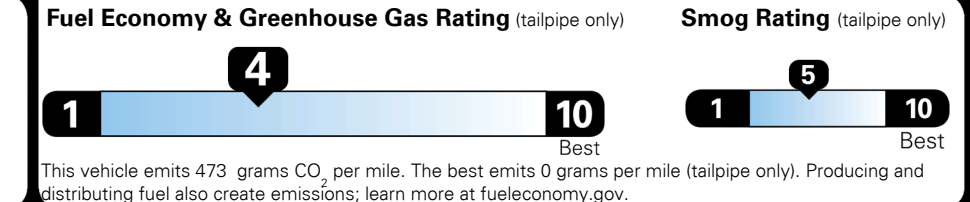

Actual results will vary for many reasons, including driving conditions and how you drive and maintain your vehicle. The average new vehicle gets 29 MPG and costs $8,500 to fuel over 5 years. Cost estimates are based on 15,000 miles per year at $ 4.15 per gallon. MPGe is miles per gasoline gallon equivalent. Vehicle emissions are a significant cause of climate change and smog.

fueleconomy.gov

Calculate personalized estimates and compare vehicles

GOVERNMENT 5-STAR SAFETY RATINGS

Overall Vehicle Score ★ ★ ★ ★ ★

Based on the combined rating of frontal, side and rollover. Should ONLY be compared to other vehicles of similar size and weight.

Frontal Crash	Driver	★ ★ ★ ★
Crash	Passenger	★ ★ ★ ★
Side Crash	Front seat	★ ★ ★ ★ ★
Crash	Rear seat	★ ★ ★ ★ ★
Rollover		★ ★ ★ ★

Based on the risk of injury in a frontal impact. Should ONLY be compared to other vehicles of similar size and weight.

Based on the risk of injury in a side impact.

Based on the risk of rollover in a single-vehicle crash.

Star ratings range from 1 to 5 stars (★★★★★) with 5 being the highest.
Source: National Highway Traffic Safety Administration (NHTSA).
www.safercar.gov or 1-888-327-4236

Manufacturer's suggested retail price includes manufacturer's recommended pre-delivery service. Gasoline license and title fees state and local taxes and dealer installed options and accessories are not included in the manufacturer's suggested retail price. This label has been affixed to this vehicle by Genesis Motor America, pursuant to the requirements of 15 U.S.C. 1231 et seq. which prohibits its removal or alteration prior to delivery to the ultimate purchaser.

PARTS CONTENT INFORMATION

FOR VEHICLES IN THIS CARLINE: U.S./CANADIAN PARTS CONTENT: 3 %

MAJOR SOURCES OF FOREIGN PARTS CONTENT: KOREA: 80 %

FOR THIS VEHICLE: FINAL ASSEMBLY POINT: ULSAN, KOREA

COUNTRY OF ORIGIN:

ENGINE: KOREA   TRANSMISSION: KOREA

Note: Parts content does not include final assembly, distribution, or other non-parts costs.