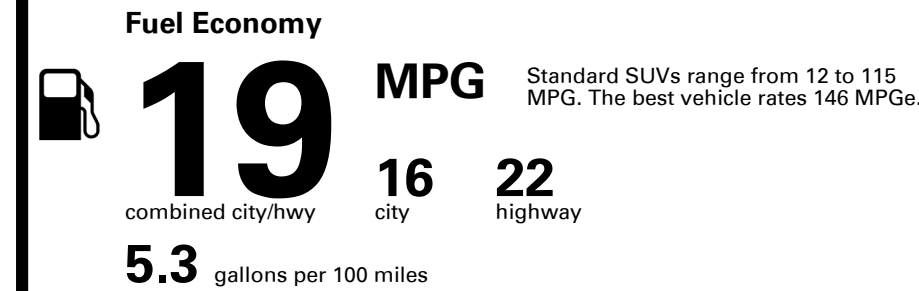

Inland Freight & Handling : \$1,495.00

TOTAL PRICE: \$85,695.00

EPA DOT Fuel Economy and Environment

Gasoline Vehicle

You spend \$8,000
more in fuel costs over 5 years
 compared to the average new vehicle.