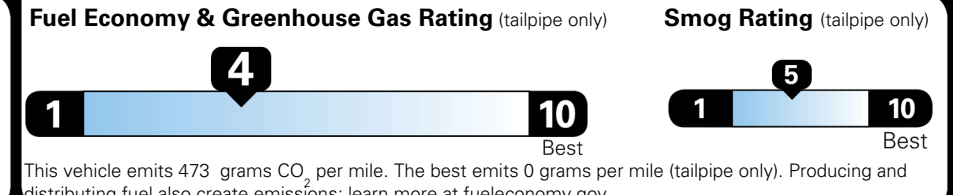

EPA DOT Fuel Economy and Environment

Gasoline Vehicle

Fuel Economy

19 MPG
combined city/hwy

16 MPG
city

22 MPG
highway

5.3 gallons per 100 miles

Standard SUVs range from 12 to 115 MPG. The best vehicle rates 146 MPGe.

You spend $8,000
more in fuel costs over 5 years
compared to the average new vehicle.

Annual fuel cost $3,300