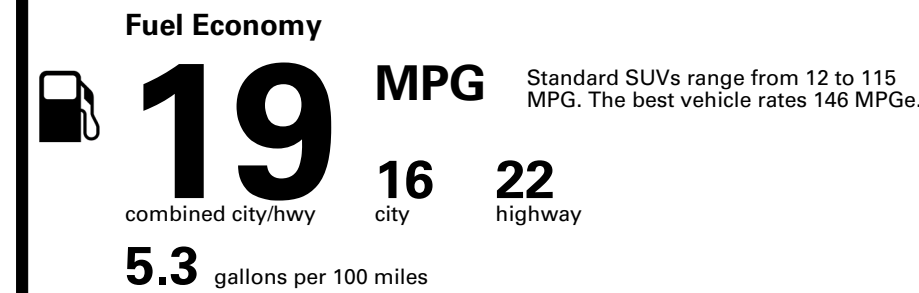

SOLD TO: WA706
GENESIS OF KIRKLAND
11930 124TH AVE NE
KIRKLAND WA 98034

SHIPPED TO: WA706

VIN: KMUHEESC3TU348765	EXTERIOR COLOR: MAKALU GRAY	INTERIOR/SEAT COLOR: EARTH BROWN/SMOKY
MODEL: 8S9AAJ9GW7A5	PORT OF ENTRY: PT	TRANSPORT: TRUCK
EMISSIONS: This vehicle is certified to meet emission requirements in all 50 states		ACCESSORY WEIGHT: 21 lbs./ 10 kgs.

Inland Freight & Handling : \$1,495.00

TOTAL PRICE: \$85,455.00

EPA DOT Fuel Economy and Environment

Gasoline Vehicle

You spend \$8,000
more in fuel costs over 5 years compared to the average new vehicle.

Annual fuel cost \$3,300

Fuel Economy & Greenhouse Gas Rating (tailpipe only)

Smog Rating (tailpipe only)

Actual results will vary for many reasons, including driving conditions and how you drive and maintain your vehicle. The average new vehicle gets 29 MPG and costs \$8,500 to fuel over 5 years. Cost estimates are based on 15,000 miles per year at \$ 4.15 per gallon. MPGe is miles per gasoline gallon equivalent. Vehicle emissions are a significant cause of climate change and smog.