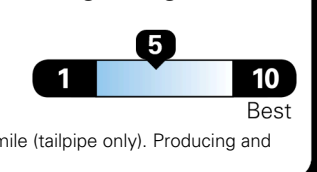

Smog Rating (tailpipe only)

Actual results will vary for many reasons, including driving conditions and how you drive and maintain your vehicle. The average new vehicle gets 29 MPG and costs $8,500 to fuel over 5 years. Cost estimates are based on 15,000 miles per year at $ 4.15 per gallon. MPGe is miles per gasoline gallon equivalent. Vehicle emissions are a significant cause of climate change and smog.

fueleconomy.gov

Calculate personalized estimates and compare vehicles