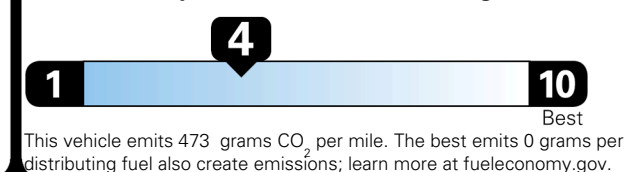

Inland Freight & Handling : \$1,495.00

TOTAL PRICE: \$85,455.00

EPA DOT Fuel Economy and Environment

Gasoline Vehicle

You spend \$8,000
more in fuel costs over 5 years compared to the average new vehicle.

Annual fuel cost \$3,300

Fuel Economy & Greenhouse Gas Rating (tailpipe only)

Smog Rating (tailpipe only)

Actual results will vary for many reasons, including driving conditions and how you drive and maintain your vehicle. The average new vehicle gets 29 MPG and costs \$8,500 to fuel over 5 years. Cost estimates are based on 15,000 miles per year at \$ 4.15 per gallon. MPGe is miles per gasoline gallon equivalent. Vehicle emissions are a significant cause of climate change and smog.