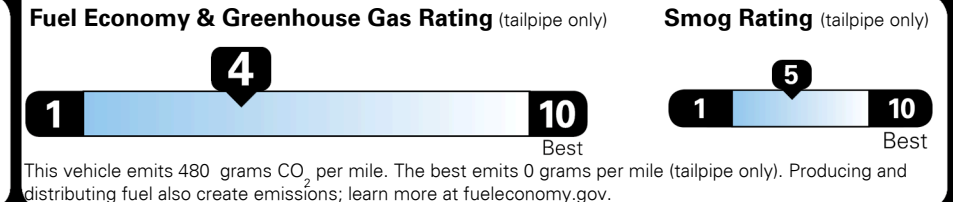

Additional Standard Features

- Carpeted Floor Mats

Full Tank of Gas

GENESIS WARRANTY

- 5-year/60,000-mile New Vehicle Warranty*
- 10-year/100,000-mile Powertrain Warranty*
- 7-year/Unlimited-mile Anti-perforation Warranty*
- Limited warranties, see dealer for details

Manufacturer's Suggested Retail Price: $79,800.00

ADDED FEATURES:

- *SAVILE SILVER(SSS) Paint $650.00
- Accessories
- *Cargo Net $50.00
- *Cross Bars $484.00
- *Cargo Tray $180.00
- *Roadside Assistance Kit $100.00
- *First Aid Kit $60.00
- *Fragrance Cartridge $150.00

SOLD TO: GA714   **SHIPPED TO: GA714**
GENESIS OF AUGUSTA
3233 WASHINGTON ROAD
AUGUSTA GA 30907

VIN: KMUHEESC4SU287747	EXTERIOR COLOR: SAVILE SILVER	INTERIOR/SEAT COLOR: BORDEAUX BROWN/SLATE
MODEL: V0492A65	PORT OF ENTRY: BR	TRANSPORT: TRUCK
EMISSIONS: This vehicle is certified to meet emission requirements in all 50 states		ACCESSORY WEIGHT: 28 lbs./ 13 kgs.

Inland Freight & Handling : $1,450.00

TOTAL PRICE: $82,924.00

EPA DOT Fuel Economy and Environment

Gasoline Vehicle

Fuel Economy

19 MPG
combined city/hwy

16 MPG
city

22 MPG
highway

5.3 gallons per 100 miles

Standard SUVs range from 12 to 115 MPG. The best vehicle rates 146 MPGe.

You spend $7,250
more in fuel costs over 5 years
compared to the average new vehicle.

Annual fuel cost $3,350

Actual results will vary for many reasons, including driving conditions and how you drive and maintain your vehicle. The average new vehicle gets 28 MPG and costs $9,500 to fuel over 5 years. Cost estimates are based on 15,000 miles per year at $ 4.25 per gallon. MPGe is miles per gasoline gallon equivalent. Vehicle emissions are a significant cause of climate change and smog.

fueleconomy.gov
Calculate personalized estimates and compare vehicles

Smartphone QR Code

GOVERNMENT 5-STAR SAFETY RATINGS

Overall Vehicle Score ★ ★ ★ ★ ★

Based on the combined rating of frontal, side and rollover. Should ONLY be compared to other vehicles of similar size and weight.

Frontal Crash	Driver Passenger	★ ★ ★ ★
Based on the risk of injury in a frontal impact. Should ONLY be compared to other vehicles of similar size and weight.		
Side Crash	Front seat Rear seat	★ ★ ★ ★ ★
Based on the risk of injury in a side impact.		
Rollover		★ ★ ★ ★
Based on the risk of rollover in a single-vehicle crash.		

Manufacturer's suggested retail price includes manufacturer's recommended pre-delivery service. Gasoline license and title fees state and local taxes and dealer installed options and accessories are not included in the manufacturer's suggested retail price. This label has been affixed to this vehicle by Genesis Motor America, pursuant to the requirements of 15 U.S.C. 1231 et seq. which prohibits its removal or alteration prior to delivery to the ultimate purchaser.

Star ratings range from 1 to 5 stars (★★★★★) with 5 being the highest.
Source: National Highway Traffic Safety Administration (NHTSA).
www.safercar.gov or 1-888-327-4236

PARTS CONTENT INFORMATION

FOR VEHICLES IN THIS CARLINE: U.S./CANADIAN PARTS CONTENT: 3 %

MAJOR SOURCES OF FOREIGN PARTS CONTENT: KOREA: 85 %

FOR THIS VEHICLE: FINAL ASSEMBLY POINT: ULSAN, KOREA

COUNTRY OF ORIGIN:

ENGINE: KOREA   TRANSMISSION: KOREA

Note: Parts content does not include final assembly, distribution, or other non-parts costs.