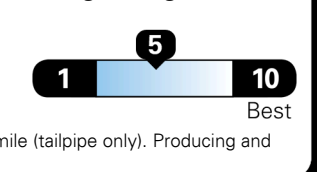

Smog Rating (tailpipe only)

Actual results will vary for many reasons, including driving conditions and how you drive and maintain your vehicle. The average new vehicle gets 29 MPG and costs $8,500 to fuel over 5 years. Cost estimates are based on 15,000 miles per year at $ 4.15 per gallon. MPGe is miles per gasoline gallon equivalent. Vehicle emissions are a significant cause of climate change and smog.

fueleconomy.gov

Calculate personalized estimates and compare vehicles