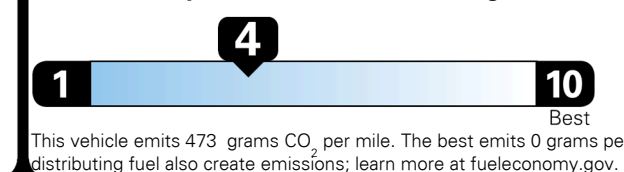

## EPA DOT Fuel Economy and Environment

Gasoline Vehicle

**Fuel Economy**

**19** MPG  
 combined city/hwy

**16** MPG  
 city

**22** MPG  
 highway

**5.3** gallons per 100 miles

Standard SUVs range from 12 to 115 MPG. The best vehicle rates 146 MPGe.

#### Fuel Economy & Greenhouse Gas Rating (tailpipe only)