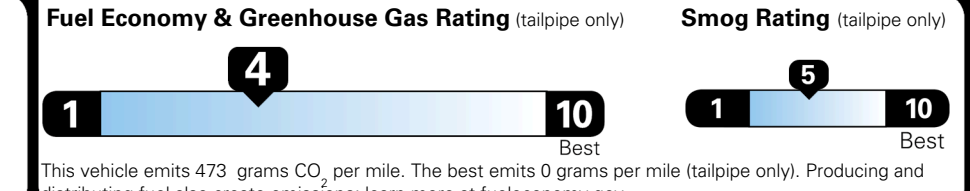

Full Tank of Gas

GENESIS WARRANTY

- 5-year/60,000-mile New Vehicle Warranty*
- 10-year/100,000-mile Powertrain Warranty*
- 7-year/Unlimited-mile Anti-perforation Warranty*
- Limited warranties, see retailer for details

Manufacturer's Suggested Retail Price: $82,330.00

ADDED FEATURES:

- *CAPRI BLUE(NRB) Paint $650.00
- *Crossbars $520.00
- *Cargo Mat $200.00
- *Mudguards $170.00
- *Fragrance Cartridges $160.00
- *First Aid Kit $65.00
- *Cargo Blocks $40.00
- *NFC Key Card $30.00

Inland Freight & Handling : $1,495.00

SOLD TO: NJ712
GENESIS OF ENGLEWOOD
25 GRAND AVENUE
ENGLEWOOD NJ 07631

SHIPPED TO: NJ712

VIN: KMUHEESC4TU350444	EXTERIOR COLOR: CAPRI BLUE	INTERIOR/SEAT COLOR: EARTH BROWN/SMOKY
MODEL: 8S9AAJ9GW7A5	PORT OF ENTRY: PH	TRANSPORT: TRUCK
EMISSIONS: This vehicle is certified to meet emission requirements in all 50 states	ACCESSORY WEIGHT: 17 lbs./ 8 kgs.	

TOTAL PRICE: $85,660.00

126 A 1496GLOVI 30

EPA DOT Fuel Economy and Environment

Gasoline Vehicle

Fuel Economy

19 MPG
combined city/hwy

16 MPG
city

22 MPG
highway

5.3 gallons per 100 miles

Standard SUVs range from 12 to 115 MPG. The best vehicle rates 146 MPGe.

You spend $8,000
more in fuel costs over 5 years compared to the average new vehicle.

Annual fuel cost $3,300

Actual results will vary for many reasons, including driving conditions and how you drive and maintain your vehicle. The average new vehicle gets 29 MPG and costs $8,500 to fuel over 5 years. Cost estimates are based on 15,000 miles per year at $ 4.15 per gallon. MPGe is miles per gasoline gallon equivalent. Vehicle emissions are a significant cause of climate change and smog.

fueleconomy.gov
Calculate personalized estimates and compare vehicles

Smartphone QR Code

GOVERNMENT 5-STAR SAFETY RATINGS

Overall Vehicle Score ★ ★ ★ ★ ★

Based on the combined rating of frontal, side and rollover. Should ONLY be compared to other vehicles of similar size and weight.

Frontal Crash	Driver Passenger	★ ★ ★ ★
Based on the risk of injury in a frontal impact. Should ONLY be compared to other vehicles of similar size and weight.		
Side Crash	Front seat Rear seat	★ ★ ★ ★ ★
Based on the risk of injury in a side impact.		
Rollover		★ ★ ★ ★
Based on the risk of rollover in a single-vehicle crash.		

Manufacturer's suggested retail price includes manufacturer's recommended pre-delivery service. Gasoline license and title fees state and local taxes and dealer installed options and accessories are not included in the manufacturer's suggested retail price. This label has been affixed to this vehicle by Genesis Motor America, pursuant to the requirements of 15 U.S.C. 1231 et seq. which prohibits its removal or alteration prior to delivery to the ultimate purchaser.

Star ratings range from 1 to 5 stars (★★★★★) with 5 being the highest.
Source: National Highway Traffic Safety Administration (NHTSA).
www.safercar.gov or 1-888-327-4236

PARTS CONTENT INFORMATION

FOR VEHICLES IN THIS CARLINE: U.S./CANADIAN PARTS CONTENT: 3 %

MAJOR SOURCES OF FOREIGN PARTS CONTENT: KOREA: 80 %

FOR THIS VEHICLE: FINAL ASSEMBLY POINT: ULSAN, KOREA

COUNTRY OF ORIGIN:

ENGINE: KOREA TRANSMISSION: KOREA

Note: Parts content does not include final assembly, distribution, or other non-parts costs.