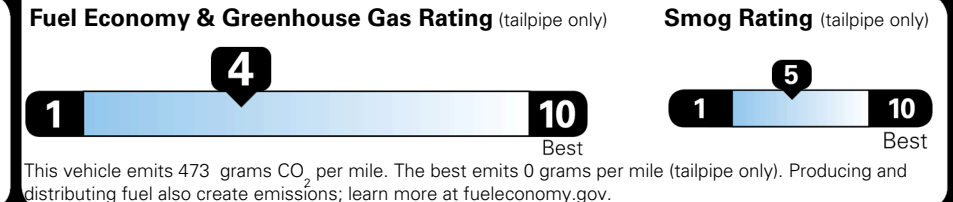

Full Tank of Gas

GENESIS WARRANTY

- 5-year/60,000-mile New Vehicle Warranty*
- 10-year/100,000-mile Powertrain Warranty*
- 7-year/Unlimited-mile Anti-perforation Warranty*
- Limited warranties, see retailer for details

Manufacturer's Suggested Retail Price: $82,330.00

ADDED FEATURES:

- *UYUNI WHITE(UYH) Paint $650.00
- Accessories
- *Tow Hitch $805.00
- *Cargo Mat $200.00
- *Fragrance Cartridges $160.00
- *First Aid Kit $65.00
- *Cargo Blocks $40.00
- *NFC Key Card $30.00

SOLD TO: TX738
GENESIS OF WEST HOUSTON
16803 KATY FREEWAY
HOUSTON TX 77094

SHIPPED TO: TX738

VIN: KMUHEESC4TU350735	EXTERIOR COLOR: UYUNI WHITE	INTERIOR/SEAT COLOR: GLACIER
MODEL: 8S9AAJ9GW7A5	PORT OF ENTRY: NC	TRANSPORT: TRUCK
EMISSIONS: This vehicle is certified to meet emission requirements in all 50 states		ACCESSORY WEIGHT: 82 lbs./ 37 kgs.

Inland Freight & Handling : $1,495.00

TOTAL PRICE: $85,775.00

110 A 1256LIBER 14

EPA DOT Fuel Economy and Environment

Gasoline Vehicle

Fuel Economy

19 MPG
combined city/hwy

16 MPG
city

22 MPG
highway

Standard SUVs range from 12 to 115 MPG. The best vehicle rates 146 MPGe.

5.3 gallons per 100 miles

You spend $8,000
more in fuel costs over 5 years compared to the average new vehicle.

Annual fuel cost $3,300

Actual results will vary for many reasons, including driving conditions and how you drive and maintain your vehicle. The average new vehicle gets 29 MPG and costs $8,500 to fuel over 5 years. Cost estimates are based on 15,000 miles per year at $ 4.15 per gallon. MPGe is miles per gasoline gallon equivalent. Vehicle emissions are a significant cause of climate change and smog.

fueleconomy.gov
Calculate personalized estimates and compare vehicles

Smartphone QR Code

GOVERNMENT 5-STAR SAFETY RATINGS

Overall Vehicle Score ★★★★★
Based on the combined rating of frontal, side and rollover. Should ONLY be compared to other vehicles of similar size and weight.

Frontal Crash	Driver Passenger	★★★★★
Based on the risk of injury in a frontal impact. Should ONLY be compared to other vehicles of similar size and weight.		
Side Crash	Front seat Rear seat	★★★★★
Based on the risk of injury in a side impact.		
Rollover		★★★★★
Based on the risk of rollover in a single-vehicle crash.		

Star ratings range from 1 to 5 stars (★★★★★) with 5 being the highest.
Source: National Highway Traffic Safety Administration (NHTSA).
www.safercar.gov or 1-888-327-4236

Manufacturer's suggested retail price includes manufacturer's recommended pre-delivery service. Gasoline license and title fees state and local taxes and dealer installed options and accessories are not included in the manufacturer's suggested retail price. This label has been affixed to this vehicle by Genesis Motor America, pursuant to the requirements of 15 U.S.C. 1231 et seq. which prohibits its removal or alteration prior to delivery to the ultimate purchaser.

PARTS CONTENT INFORMATION

FOR VEHICLES IN THIS CARLINE: U.S./CANADIAN PARTS CONTENT: 3 %
MAJOR SOURCES OF FOREIGN PARTS CONTENT: KOREA: 80 %
FOR THIS VEHICLE: FINAL ASSEMBLY POINT: ULSAN, KOREA
COUNTRY OF ORIGIN:
ENGINE: KOREA TRANSMISSION: KOREA
Note: Parts content does not include final assembly, distribution, or other non-parts costs.