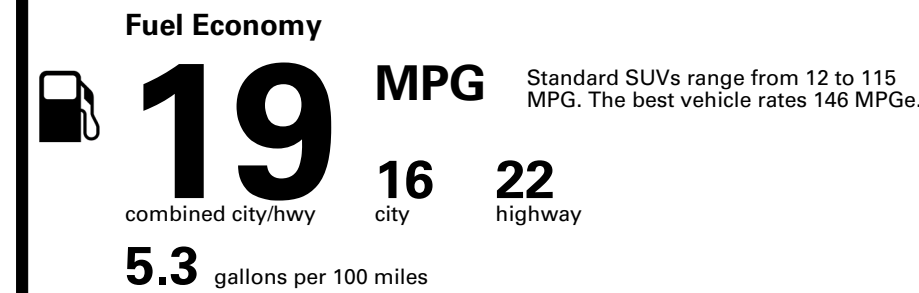

3.5T PRESTIGE FEATURES

- 22-inch Alloy Wheels
- Nappa Leather Seating Surfaces
- Microfiber Suede Headliner & Pillars
- Ventilated 2nd Row Seats (outboard)
- Heated Front Console Armrest
- Soft-Close Doors / Power Rear Side Sunshades
- Digital Rearview Mirror
- Active Noise Control

Full Tank of Gas

GENESIS WARRANTY

- 5-year/60,000-mile New Vehicle Warranty*
- 10-year/100,000-mile Powertrain Warranty*
- 7-year/Unlimited-mile Anti-perforation Warranty*
- Limited warranties, see retailer for details

Manufacturer's Suggested Retail Price: $82,330.00

ADDED FEATURES:

- *MAKALU GRAY(NCM) Paint $650.00
- Accessories
- *All Season Fitted Liners $235.00
- *Cargo Mat $200.00
- *Fragrance Cartridges $160.00
- *Cargo Net $80.00
- *First Aid Kit $65.00
- *Cargo Blocks $40.00
- *NFC Key Card $30.00

SOLD TO: VA702 SHIPPED TO: VA702
GENESIS OF SPRINGFIELD
7619 LOISDALE ROAD
SPRINGFIELD VA 22150

Inland Freight & Handling : $1,495.00

VIN: KMUHEESC4TU351433	EXTERIOR COLOR: MAKALU GRAY	INTERIOR/SEAT COLOR: VANILLA BEIGE/SMOKY
MODEL: 8S9AAJ9GW7A5	PORT OF ENTRY: PH	TRANSPORT: TRUCK
EMISSIONS: This vehicle is certified to meet emission requirements in all 50 states		ACCESSORY WEIGHT: 20 lbs./ 9 kgs.

TOTAL PRICE: $85,285.00

EPA DOT Fuel Economy and Environment

Gasoline Vehicle

You spend $8,000
more in fuel costs over 5 years
compared to the average new vehicle.

Annual fuel cost $3,300