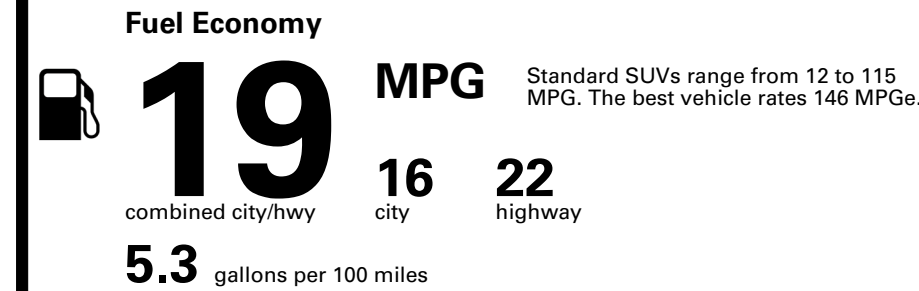

## EPA DOT Fuel Economy and Environment

Gasoline Vehicle

**You spend \$8,000**  
more in fuel costs over 5 years compared to the average new vehicle.

**Annual fuel cost \$3,300**

**Fuel Economy & Greenhouse Gas Rating** (tailpipe only)