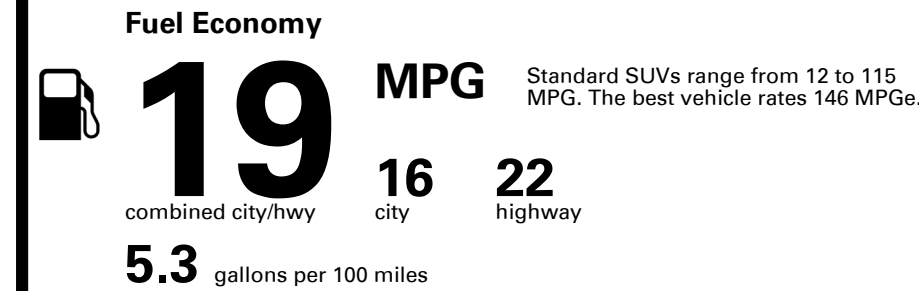

TOTAL PRICE: \$84,785.00

238 A 2516HJIUYA 602

EPA DOT Fuel Economy and Environment

Gasoline Vehicle

You spend \$8,000
more in fuel costs over 5 years compared to the average new vehicle.

Annual fuel cost \$3,300