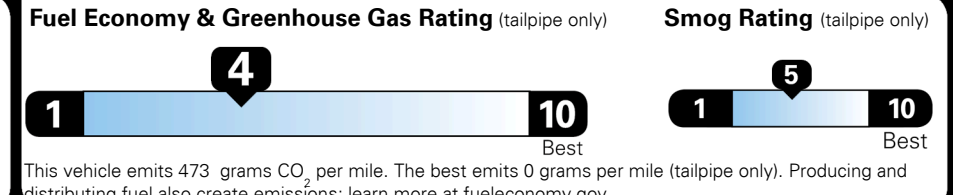

Full Tank of Gas

GENESIS WARRANTY

- 5-year/60,000-mile New Vehicle Warranty*
- 10-year/100,000-mile Powertrain Warranty*
- 7-year/Unlimited-mile Anti-perforation Warranty*
- Limited warranties, see retailer for details

Manufacturer's Suggested Retail Price: $82,330.00

ADDED FEATURES:

- *CAPRI BLUE(NRB) Paint $650.00
- Accessories
- *Cargo Net $55.00
- *Roadside Assistance Kit $105.00
- *First Aid Kit $65.00
- *Fragrance Cartridges $160.00
- *NFC Key Card $30.00

SOLD TO: TX735   **SHIPPED TO: TX735**
GENESIS OF EAST SAN ANTONIO
12908 IH 35 NORTH
SAN ANTONIO TX 78233

VIN: KMUHEESC5TU307862	EXTERIOR COLOR: CAPRI BLUE	INTERIOR/SEAT COLOR: OBSIDIAN BLACK/OBSIDIAN
MODEL: V0492A65	PORT OF ENTRY: NC	TRANSPORT: TRUCK
EMISSIONS: This vehicle is certified to meet emission requirements in all 50 states		ACCESSORY WEIGHT: 8 lbs./ 4 kgs.

Inland Freight & Handling : $1,495.00

TOTAL PRICE: $84,890.00

EPA DOT Fuel Economy and Environment

Gasoline Vehicle

Fuel Economy

19 MPG
combined city/hwy

16 MPG
city

22 MPG
highway

5.3 gallons per 100 miles

Standard SUVs range from 12 to 115 MPG. The best vehicle rates 146 MPGe.

You spend $8,000
more in fuel costs over 5 years compared to the average new vehicle.

Annual fuel cost $3,300

Actual results will vary for many reasons, including driving conditions and how you drive and maintain your vehicle. The average new vehicle gets 29 MPG and costs $8,500 to fuel over 5 years. Cost estimates are based on 15,000 miles per year at $ 4.15 per gallon. MPGe is miles per gasoline gallon equivalent. Vehicle emissions are a significant cause of climate change and smog.

fueleconomy.gov
Calculate personalized estimates and compare vehicles

Smartphone QR Code

GOVERNMENT 5-STAR SAFETY RATINGS

Overall Vehicle Score ★ ★ ★ ★ ★

Based on the combined rating of frontal, side and rollover. Should ONLY be compared to other vehicles of similar size and weight.

Frontal Crash	Driver Passenger	★ ★ ★ ★
Based on the risk of injury in a frontal impact. Should ONLY be compared to other vehicles of similar size and weight.		
Side Crash	Front seat Rear seat	★ ★ ★ ★ ★
Based on the risk of injury in a side impact.		
Rollover		★ ★ ★ ★
Based on the risk of rollover in a single-vehicle crash.		

Manufacturer's suggested retail price includes manufacturer's recommended pre-delivery service. Gasoline license and title fees state and local taxes and dealer installed options and accessories are not included in the manufacturer's suggested retail price. This label has been affixed to this vehicle by Genesis Motor America, pursuant to the requirements of 15 U.S.C. 1231 et seq. which prohibits its removal or alteration prior to delivery to the ultimate purchaser.

Star ratings range from 1 to 5 stars (★★★★★) with 5 being the highest.
Source: National Highway Traffic Safety Administration (NHTSA).
www.safercar.gov or 1-888-327-4236

PARTS CONTENT INFORMATION

FOR VEHICLES IN THIS CARLINE: U.S./CANADIAN PARTS CONTENT: 3 %

MAJOR SOURCES OF FOREIGN PARTS CONTENT: KOREA: 80 %

FOR THIS VEHICLE: FINAL ASSEMBLY POINT: ULSAN, KOREA

COUNTRY OF ORIGIN:

ENGINE: KOREA   TRANSMISSION: KOREA

Note: Parts content does not include final assembly, distribution, or other non-parts costs.