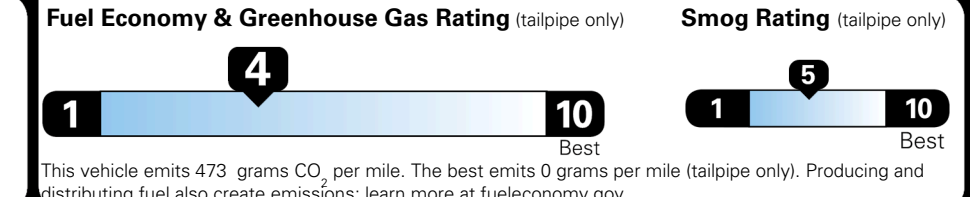

Full Tank of Gas

GENESIS WARRANTY

- 5-year/60,000-mile New Vehicle Warranty*
- 10-year/100,000-mile Powertrain Warranty*
- 7-year/Unlimited-mile Anti-perforation Warranty*
- Limited warranties, see retailer for details

Manufacturer's Suggested Retail Price: $82,330.00

ADDED FEATURES:

- *MAKALU GRAY(NCM) Paint $650.00
- Accessories
- *Fragrance Cartridges $160.00
- *Roadside Assistance Kit $105.00
- *Cargo Net $80.00
- *First Aid Kit $65.00
- *NFC Key Card $30.00

SOLD TO: VA701   **SHIPPED TO: VA701**
GENESIS OF ALEXANDRIA
1801 MOUNT VERNON AVE
ALEXANDRIA VA 22301

VIN: KMUHEESC5TU314987	EXTERIOR COLOR: MAKALU GRAY	INTERIOR/SEAT COLOR: BORDEAUX BROWN/SLATE
MODEL: 8S9AAJ9GW7A5	PORT OF ENTRY: BR	TRANSPORT: TRUCK
EMISSIONS: This vehicle is certified to meet emission requirements in all 50 states		ACCESSORY WEIGHT: 8 lbs./ 4 kgs.

Inland Freight & Handling : $1,495.00

TOTAL PRICE: $84,915.00

2 A 3176HARC

EPA DOT Fuel Economy and Environment

Gasoline Vehicle

Fuel Economy

19 MPG
combined city/hwy

16 MPG
city

22 MPG
highway

5.3 gallons per 100 miles

Standard SUVs range from 12 to 115 MPG. The best vehicle rates 146 MPGe.

You spend $8,000
more in fuel costs over 5 years compared to the average new vehicle.

Annual fuel cost $3,300

Actual results will vary for many reasons, including driving conditions and how you drive and maintain your vehicle. The average new vehicle gets 29 MPG and costs $8,500 to fuel over 5 years. Cost estimates are based on 15,000 miles per year at $ 4.15 per gallon. MPG is miles per gasoline gallon equivalent. Vehicle emissions are a significant cause of climate change and smog.

fueleconomy.gov
Calculate personalized estimates and compare vehicles

Smartphone QR Code

GOVERNMENT 5-STAR SAFETY RATINGS

Overall Vehicle Score ★ ★ ★ ★ ★

Based on the combined rating of frontal, side and rollover. Should ONLY be compared to other vehicles of similar size and weight.

Frontal Crash	Driver Passenger	★ ★ ★ ★
Based on the risk of injury in a frontal impact. Should ONLY be compared to other vehicles of similar size and weight.		
Side Crash	Front seat Rear seat	★ ★ ★ ★ ★
Based on the risk of injury in a side impact.		
Rollover		★ ★ ★ ★
Based on the risk of rollover in a single-vehicle crash.		

Manufacturer's suggested retail price includes manufacturer's recommended pre-delivery service. Gasoline license and title fees state and local taxes and dealer installed options and accessories are not included in the manufacturer's suggested retail price. This label has been affixed to this vehicle by Genesis Motor America, pursuant to the requirements of 15 U.S.C. 1231 et seq. which prohibits its removal or alteration prior to delivery to the ultimate purchaser.

Star ratings range from 1 to 5 stars (★★★★★) with 5 being the highest.
Source: National Highway Traffic Safety Administration (NHTSA).
www.safercar.gov or 1-888-327-4236

PARTS CONTENT INFORMATION

FOR VEHICLES IN THIS CARLINE: U.S./CANADIAN PARTS CONTENT: 3 %

MAJOR SOURCES OF FOREIGN PARTS CONTENT: KOREA: 80 %

FOR THIS VEHICLE: FINAL ASSEMBLY POINT: ULSAN, KOREA

COUNTRY OF ORIGIN:

ENGINE: KOREA   TRANSMISSION: KOREA

Note: Parts content does not include final assembly, distribution, or other non-parts costs.