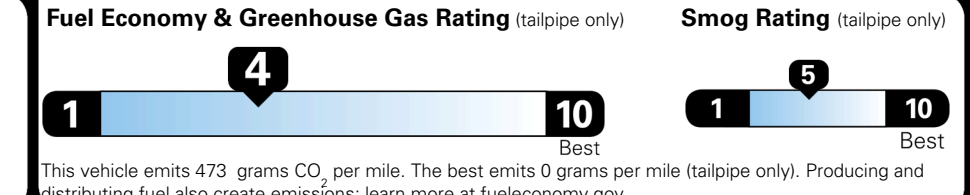

TOTAL PRICE: \$85,290.00

70 A 0756TMORNI 1

EPA DOT Fuel Economy and Environment

Gasoline Vehicle

Fuel Economy

19 MPG
 combined city/hwy

16 MPG
 city

22 MPG
 highway

5.3 gallons per 100 miles

Standard SUVs range from 12 to 115 MPG. The best vehicle rates 146 MPGe.

You spend \$8,000
 more in fuel costs over 5 years compared to the average new vehicle.

Annual fuel cost \$3,300