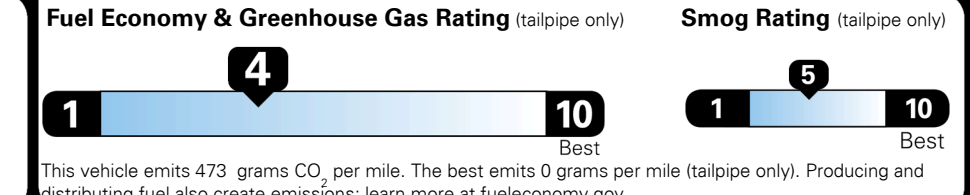

Inland Freight & Handling : \$1,495.00

TOTAL PRICE: \$85,290.00

75 A 0806CLAPIS

EPA DOT Fuel Economy and Environment

Gasoline Vehicle

Fuel Economy

19 MPG
 combined city/hwy

16 MPG
 city

22 MPG
 highway

5.3 gallons per 100 miles

Standard SUVs range from 12 to 115 MPG. The best vehicle rates 146 MPGe.

You spend \$8,000
 more in fuel costs over 5 years compared to the average new vehicle.

Annual fuel cost \$3,300