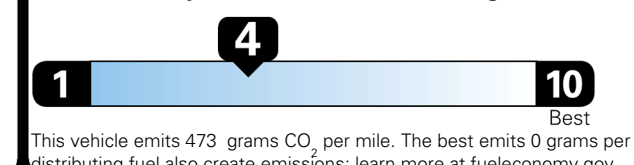

TOTAL PRICE: \$85,340.00

96 A 1046GLOVI 53

EPA DOT Fuel Economy and Environment

Gasoline Vehicle

Fuel Economy

19 MPG
combined city/hwy

16 MPG
city

22 MPG
highway

Standard SUVs range from 12 to 115 MPG. The best vehicle rates 146 MPGe.

5.3 gallons per 100 miles

You spend \$8,000
more in fuel costs over 5 years compared to the average new vehicle.

Annual fuel cost \$3,300

Fuel Economy & Greenhouse Gas Rating (tailpipe only)

Smog Rating (tailpipe only)

Actual results will vary for many reasons, including driving conditions and how you drive and maintain your vehicle. The average new vehicle gets 29 MPG and costs \$8,500 to fuel over 5 years. Cost estimates are based on 15,000 miles per year at \$ 4.15 per gallon. MPGe is miles per gasoline gallon equivalent. Vehicle emissions are a significant cause of climate change and smog.