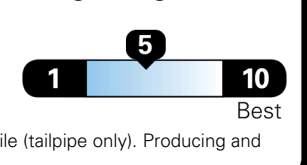

Actual results will vary for many reasons, including driving conditions and how you drive and maintain your vehicle. The average new vehicle gets 29 MPG and costs $8,500 to fuel over 5 years. Cost estimates are based on 15,000 miles per year at $ 4.15 per gallon. MPGe is miles per gasoline gallon equivalent. Vehicle emissions are a significant cause of climate change and smog.

fueleconomy.gov

Calculate personalized estimates and compare vehicles