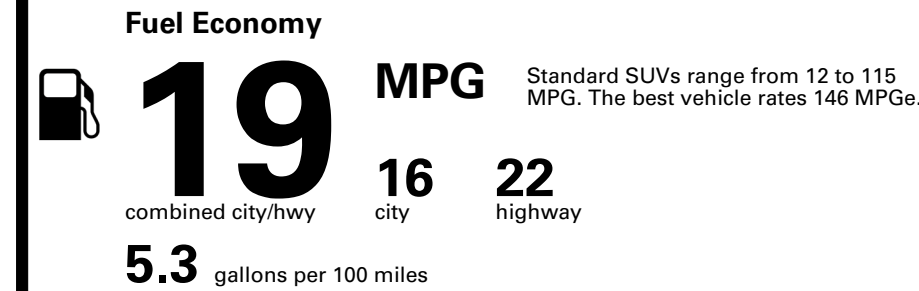

TOTAL PRICE: \$85,660.00

118 A 1306MORNI 23

EPA DOT Fuel Economy and Environment

Gasoline Vehicle

You spend \$8,000
more in fuel costs over 5 years compared to the average new vehicle.

Annual fuel cost \$3,300

Fuel Economy & Greenhouse Gas Rating (tailpipe only)

Smog Rating (tailpipe only)

Actual results will vary for many reasons, including driving conditions and how you drive and maintain your vehicle. The average new vehicle gets 29 MPG and costs \$8,500 to fuel over 5 years. Cost estimates are based on 15,000 miles per year at \$ 4.15 per gallon. MPGe is miles per gasoline gallon equivalent. Vehicle emissions are a significant cause of climate change and smog.