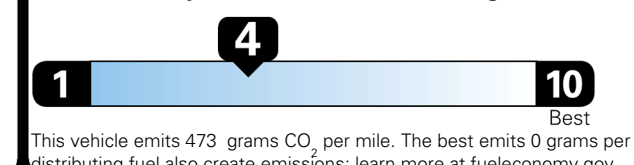

TOTAL PRICE: \$85,660.00

118 A 1306MORNI 23

EPA DOT Fuel Economy and Environment

Gasoline Vehicle

You spend \$8,000
more in fuel costs over 5 years compared to the average new vehicle.

Annual fuel cost \$3,300

Fuel Economy & Greenhouse Gas Rating (tailpipe only)

Smog Rating (tailpipe only)

Actual results will vary for many reasons, including driving conditions and how you drive and maintain your vehicle. The average new vehicle gets 29 MPG and costs \$8,500 to fuel over 5 years. Cost estimates are based on 15,000 miles per year at \$ 4.15 per gallon. MPGe is miles per gasoline gallon equivalent. Vehicle emissions are a significant cause of climate change and smog.