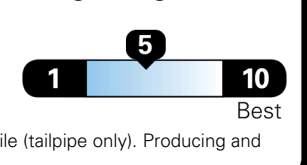

Smog Rating (tailpipe only)

Actual results will vary for many reasons, including driving conditions and how you drive and maintain your vehicle. The average new vehicle gets 29 MPG and costs $8,500 to fuel over 5 years. Cost estimates are based on 15,000 miles per year at $ 4.15 per gallon. MPGe is miles per gasoline gallon equivalent. Vehicle emissions are a significant cause of climate change and smog.

fueleconomy.gov

Calculate personalized estimates and compare vehicles