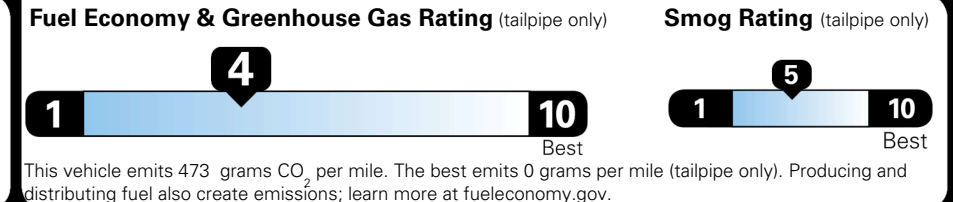

TOTAL PRICE: \$85,905.00

EPA DOT Fuel Economy and Environment

Gasoline Vehicle

Fuel Economy

19 MPG
combined city/hwy

16 MPG
city

22 MPG
highway

5.3 gallons per 100 miles

Standard SUVs range from 12 to 115 MPG. The best vehicle rates 146 MPGe.

You spend \$8,000
more in fuel costs over 5 years compared to the average new vehicle.

Annual fuel cost \$3,300

Actual results will vary for many reasons, including driving conditions and how you drive and maintain your vehicle. The average new vehicle gets 29 MPG and costs \$8,500 to fuel over 5 years. Cost estimates are based on 15,000 miles per year at \$ 4.15 per gallon. MPGe is miles per gasoline gallon equivalent. Vehicle emissions are a significant cause of climate change and smog.