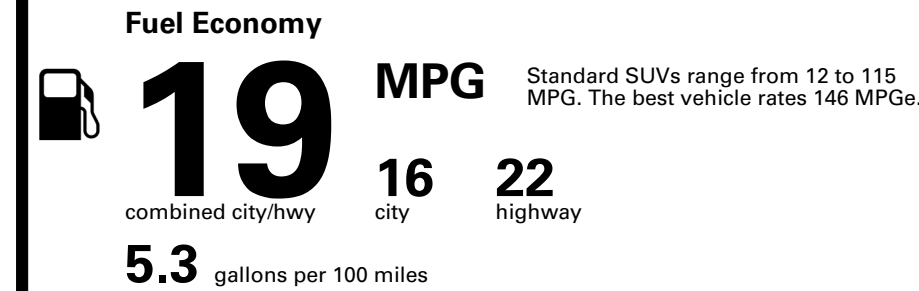

TOTAL PRICE: \$85,760.00

110 A 1256LIBER 15

Inland Freight & Handling : \$1,495.00

EPA DOT Fuel Economy and Environment

Gasoline Vehicle

You spend \$8,000
more in fuel costs over 5 years compared to the average new vehicle.