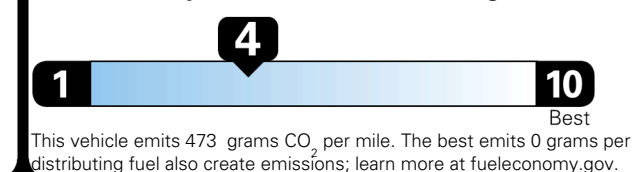

TOTAL PRICE: \$85,790.00

EPA DOT Fuel Economy and Environment

Gasoline Vehicle

You spend \$8,000
more in fuel costs over 5 years compared to the average new vehicle.

Annual fuel cost \$3,300

Fuel Economy & Greenhouse Gas Rating (tailpipe only)

Smog Rating (tailpipe only)

Actual results will vary for many reasons, including driving conditions and how you drive and maintain your vehicle. The average new vehicle gets 29 MPG and costs \$8,500 to fuel over 5 years. Cost estimates are based on 15,000 miles per year at \$ 4.15 per gallon. MPGe is miles per gasoline gallon equivalent. Vehicle emissions are a significant cause of climate change and smog.