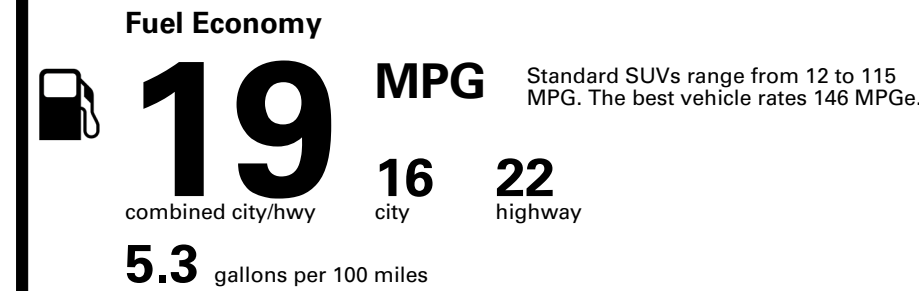

TOTAL PRICE: \$85,790.00

EPA DOT Fuel Economy and Environment

Gasoline Vehicle

You spend \$8,000
more in fuel costs over 5 years compared to the average new vehicle.

Annual fuel cost \$3,300

Fuel Economy & Greenhouse Gas Rating (tailpipe only)