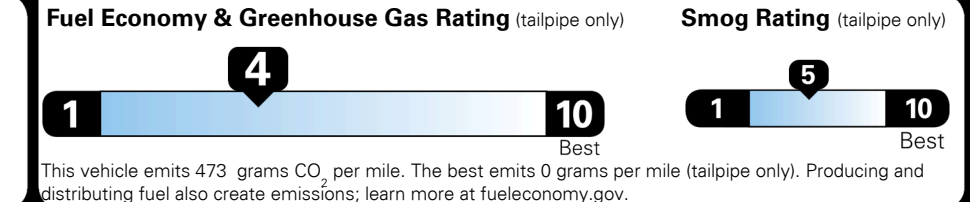

3.5T PRESTIGE FEATURES

- 22-inch Alloy Wheels
- Nappa Leather Seating Surfaces
- Microfiber Suede Headliner & Pillars
- Ventilated 2nd Row Seats (outboard)
- Heated Front Console Armrest
- Soft-Close Doors / Power Rear Side Sunshades
- Digital Rearview Mirror
- Active Noise Control

Full Tank of Gas

GENESIS WARRANTY

- 5-year/60,000-mile New Vehicle Warranty*
- 10-year/100,000-mile Powertrain Warranty*
- 7-year/Unlimited-mile Anti-perforation Warranty*
- Limited warranties, see retailer for details

Manufacturer's Suggested Retail Price: $82,330.00

ADDED FEATURES:

- *SAVILE SILVER(SSS) Paint $650.00

SOLD TO: IL715   **SHIPPED TO: IL715**
GENESIS OF BLOOMINGTON-NORMAL
308 LANDMARK DRIVE
NORMAL IL 61761

VIN: KMUHEESC6TU305179	EXTERIOR COLOR: SAVILE SILVER	INTERIOR/SEAT COLOR: BORDEAUX BROWN/SLATE
MODEL: V0492A65	PORT OF ENTRY: TC	TRANSPORT: TRUCK
EMISSIONS: This vehicle is certified to meet emission requirements in all 50 states		ACCESSORY WEIGHT: 0 lbs./ 0 kgs.

Inland Freight & Handling : $1,495.00

TOTAL PRICE: $84,475.00

237 A 2436TMORNI 1

EPA DOT Fuel Economy and Environment

Gasoline Vehicle

Fuel Economy

19 MPG
combined city/hwy

16 MPG
city

22 MPG
highway

5.3 gallons per 100 miles

Standard SUVs range from 12 to 115 MPG. The best vehicle rates 146 MPGe.

You spend $8,000
more in fuel costs over 5 years
compared to the average new vehicle.

Annual fuel cost $3,300

Actual results will vary for many reasons, including driving conditions and how you drive and maintain your vehicle. The average new vehicle gets 29 MPG and costs $8,500 to fuel over 5 years. Cost estimates are based on 15,000 miles per year at $ 4.15 per gallon. MPGe is miles per gasoline gallon equivalent. Vehicle emissions are a significant cause of climate change and smog.

fueleconomy.gov

Calculate personalized estimates and compare vehicles

GOVERNMENT 5-STAR SAFETY RATINGS

Overall Vehicle Score ★ ★ ★ ★ ★

Based on the combined rating of frontal, side and rollover. Should ONLY be compared to other vehicles of similar size and weight.

Frontal Crash	Driver	★ ★ ★ ★
Crash	Passenger	★ ★ ★ ★
Side Crash	Front seat	★ ★ ★ ★ ★
Crash	Rear seat	★ ★ ★ ★ ★
Rollover		★ ★ ★ ★

Based on the risk of injury in a frontal impact. Should ONLY be compared to other vehicles of similar size and weight.

Based on the risk of injury in a side impact.

Based on the risk of rollover in a single-vehicle crash.

Star ratings range from 1 to 5 stars (★★★★★) with 5 being the highest.
Source: National Highway Traffic Safety Administration (NHTSA).
www.safercar.gov or 1-888-327-4236

Manufacturer's suggested retail price includes manufacturer's recommended pre-delivery service. Gasoline license and title fees state and local taxes and dealer installed options and accessories are not included in the manufacturer's suggested retail price. This label has been affixed to this vehicle by Genesis Motor America, pursuant to the requirements of 15 U.S.C. 1231 et seq. which prohibits its removal or alteration prior to delivery to the ultimate purchaser.

PARTS CONTENT INFORMATION

FOR VEHICLES IN THIS CARLINE: U.S./CANADIAN PARTS CONTENT: 3 %

MAJOR SOURCES OF FOREIGN PARTS CONTENT: KOREA: 80 %

FOR THIS VEHICLE: FINAL ASSEMBLY POINT: ULSAN, KOREA

COUNTRY OF ORIGIN:

ENGINE: KOREA   TRANSMISSION: KOREA

Note: Parts content does not include final assembly, distribution, or other non-parts costs.