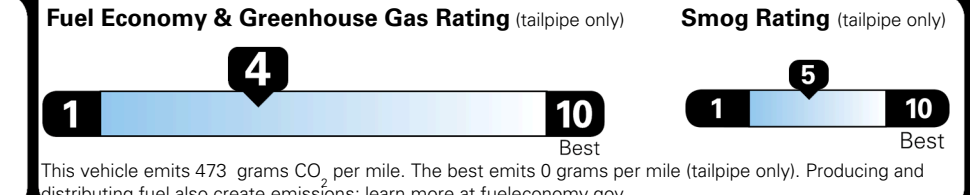

Inland Freight & Handling : \$1,495.00

TOTAL PRICE: \$85,620.00

EPA DOT Fuel Economy and Environment

Gasoline Vehicle

Fuel Economy

19 MPG
combined city/hwy

16 MPG
city

22 MPG
highway

5.3 gallons per 100 miles

Standard SUVs range from 12 to 115 MPG. The best vehicle rates 146 MPGe.

You spend \$8,000
more in fuel costs over 5 years
 compared to the average new vehicle.

Annual fuel cost \$3,300