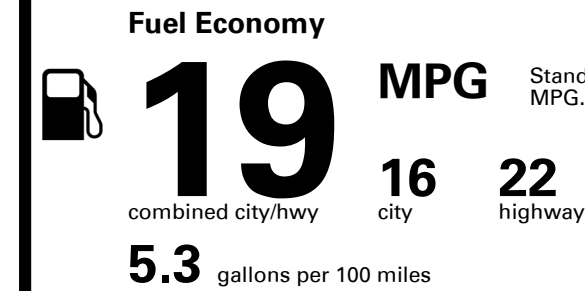

TOTAL PRICE: \$83,855.00

199 A 2076HMORNI 416

EPA DOT Fuel Economy and Environment

Gasoline Vehicle

Standard SUVs range from 12 to 115 MPG. The best vehicle rates 146 MPGe.

You spend \$8,000
more in fuel costs over 5 years compared to the average new vehicle.

Annual fuel cost \$3,300

Fuel Economy & Greenhouse Gas Rating (tailpipe only)

Smog Rating (tailpipe only)

This vehicle emits 473 grams CO₂ per mile. The best emits 0 grams per mile (tailpipe only). Producing and distributing fuel also create emissions; learn more at fueleconomy.gov.