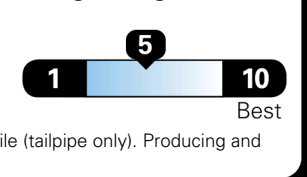

Smog Rating (tailpipe only)

Actual results will vary for many reasons, including driving conditions and how you drive and maintain your vehicle. The average new vehicle gets 29 MPG and costs $8,500 to fuel over 5 years. Cost estimates are based on 15,000 miles per year at $ 4.15 per gallon. MPGe is miles per gasoline gallon equivalent. Vehicle emissions are a significant cause of climate change and smog.

fueleconomy.gov

Calculate personalized estimates and compare vehicles