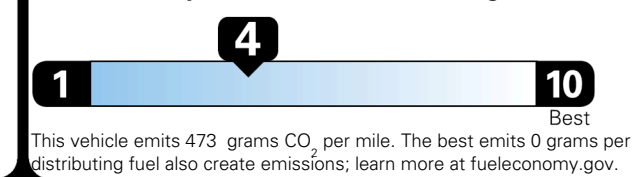

Inland Freight & Handling : \$1,495.00

TOTAL PRICE: \$86,040.00

**** LOAD LABEL MUST BE CHANGED! **
(SEE BELOW)**

EPA DOT Fuel Economy and Environment

Gasoline Vehicle

Fuel Economy

19 MPG
combined city/hwy

16 MPG
city

22 MPG
highway

5.3 gallons per 100 miles

Standard SUVs range from 12 to 115 MPG. The best vehicle rates 146 MPGe.

You spend \$8,000
more in fuel costs over 5 years
 compared to the average new vehicle.

Annual fuel cost \$3,300

Fuel Economy & Greenhouse Gas Rating (tailpipe only)

Smog Rating (tailpipe only)

Actual results will vary for many reasons, including driving conditions and how you drive and maintain your vehicle. The average new vehicle gets 29 MPG and costs \$8,500 to fuel over 5 years. Cost estimates are based on 15,000 miles per year at \$ 4.15 per gallon. MPGe is miles per gasoline gallon equivalent. Vehicle emissions are a significant cause of climate change and smog.