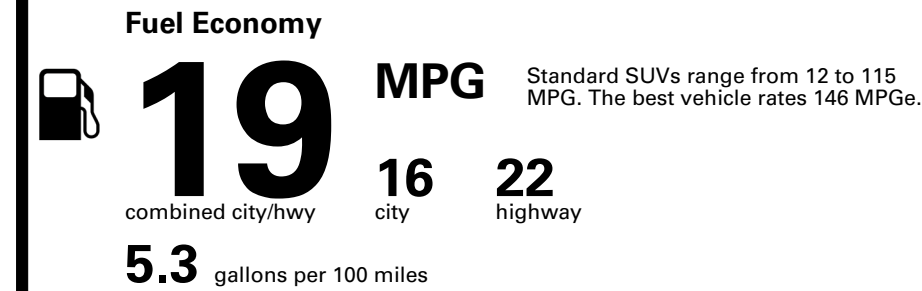

## EPA DOT Fuel Economy and Environment

Gasoline Vehicle

**You spend \$8,000**  
 more in fuel costs over 5 years compared to the average new vehicle.

**Annual fuel cost \$3,300**

**Fuel Economy & Greenhouse Gas Rating** (tailpipe only)