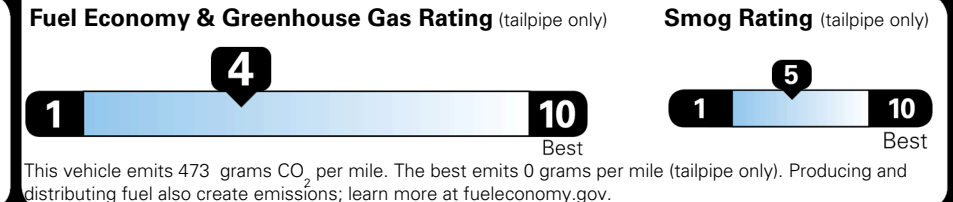

Inland Freight & Handling : \$1,495.00

TOTAL PRICE: \$85,390.00

103 A 1086LAKE 76

EPA DOT Fuel Economy and Environment

Gasoline Vehicle

Fuel Economy

19 MPG
combined city/hwy

16 MPG
city

22 MPG
highway

Standard SUVs range from 12 to 115 MPG. The best vehicle rates 146 MPGe.

5.3 gallons per 100 miles

You spend \$8,000
more in fuel costs over 5 years compared to the average new vehicle.

Annual fuel cost \$3,300