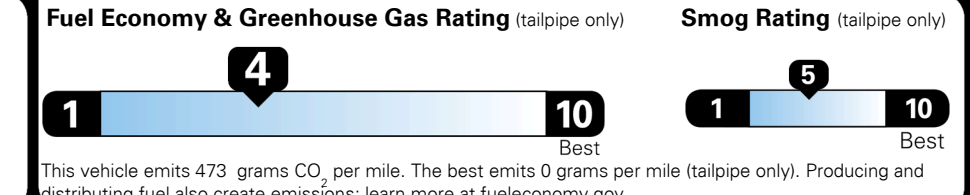

Inland Freight & Handling : \$1,495.00

TOTAL PRICE: \$84,875.00

EPA DOT Fuel Economy and Environment

Gasoline Vehicle

Fuel Economy

19 MPG
combined city/hwy

16 MPG
city

22 MPG
highway

5.3 gallons per 100 miles

Standard SUVs range from 12 to 115 MPG. The best vehicle rates 146 MPGe.

You spend \$8,000
more in fuel costs over 5 years
 compared to the average new vehicle.

Annual fuel cost \$3,300