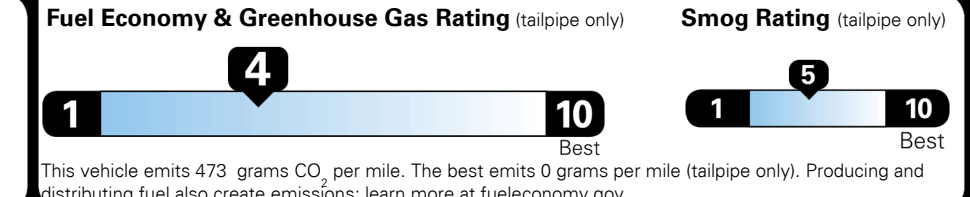

Full Tank of Gas

GENESIS WARRANTY

- 5-year/60,000-mile New Vehicle Warranty*
- 10-year/100,000-mile Powertrain Warranty*
- 7-year/Unlimited-mile Anti-perforation Warranty*
- Limited warranties, see retailer for details

Manufacturer's Suggested Retail Price: $82,330.00

ADDED FEATURES:

- *VIK BLACK(PH3) Paint $650.00
- Accessories
- *All Season Fitted Liners $235.00
- *Fragrance Cartridges $160.00
- *Mudguards $170.00
- *NFC Key Card $30.00
- *Bumper Applique $90.00

SOLD TO: VA701 SHIPPED TO: VA701
GENESIS OF ALEXANDRIA
1801 MOUNT VERNON AVE
ALEXANDRIA VA 22301

VIN: KMUHEESC8TU335963	EXTERIOR COLOR: VIK BLACK	INTERIOR/SEAT COLOR: OBSIDIAN BLACK/OBSIDIAN
MODEL: V0492A65	PORT OF ENTRY: PH	TRANSPORT: TRUCK
EMISSIONS: This vehicle is certified to meet emission requirements in all 50 states		ACCESSORY WEIGHT: 13 lbs./ 6 kgs.

Inland Freight & Handling : $1,495.00

TOTAL PRICE: $85,160.00

EPA DOT Fuel Economy and Environment

Gasoline Vehicle

Fuel Economy

19 MPG
combined city/hwy

16 MPG
city

22 MPG
highway

5.3 gallons per 100 miles

Standard SUVs range from 12 to 115 MPG. The best vehicle rates 146 MPGe.

You spend $8,000
more in fuel costs over 5 years compared to the average new vehicle.

Annual fuel cost $3,300

Actual results will vary for many reasons, including driving conditions and how you drive and maintain your vehicle. The average new vehicle gets 29 MPG and costs $8,500 to fuel over 5 years. Cost estimates are based on 15,000 miles per year at $ 4.15 per gallon. MPGe is miles per gasoline gallon equivalent. Vehicle emissions are a significant cause of climate change and smog.

fueleconomy.gov
Calculate personalized estimates and compare vehicles

GOVERNMENT 5-STAR SAFETY RATINGS

Overall Vehicle Score ★ ★ ★ ★ ★

Based on the combined rating of frontal, side and rollover. Should ONLY be compared to other vehicles of similar size and weight.

Frontal Crash	Driver	★ ★ ★ ★
Passenger		★ ★ ★ ★
Side Crash	Front seat	★ ★ ★ ★ ★
Rear seat		★ ★ ★ ★ ★
Rollover		★ ★ ★ ★

Based on the risk of injury in a frontal impact. Should ONLY be compared to other vehicles of similar size and weight.

Based on the risk of injury in a side impact.

Based on the risk of rollover in a single-vehicle crash.

Star ratings range from 1 to 5 stars (★★★★★) with 5 being the highest.
Source: National Highway Traffic Safety Administration (NHTSA).
www.safercar.gov or 1-888-327-4236

Manufacturer's suggested retail price includes manufacturer's recommended pre-delivery service. Gasoline license and title fees state and local taxes and dealer installed options and accessories are not included in the manufacturer's suggested retail price. This label has been affixed to this vehicle by Genesis Motor America, pursuant to the requirements of 15 U.S.C. 1231 et seq. which prohibits its removal or alteration prior to delivery to the ultimate purchaser.

PARTS CONTENT INFORMATION

FOR VEHICLES IN THIS CARLINE: U.S./CANADIAN PARTS CONTENT: 3 %

MAJOR SOURCES OF FOREIGN PARTS CONTENT: KOREA: 80 %

FOR THIS VEHICLE: FINAL ASSEMBLY POINT: ULSAN, KOREA

COUNTRY OF ORIGIN:

ENGINE: KOREA TRANSMISSION: KOREA

Note: Parts content does not include final assembly, distribution, or other non-parts costs.