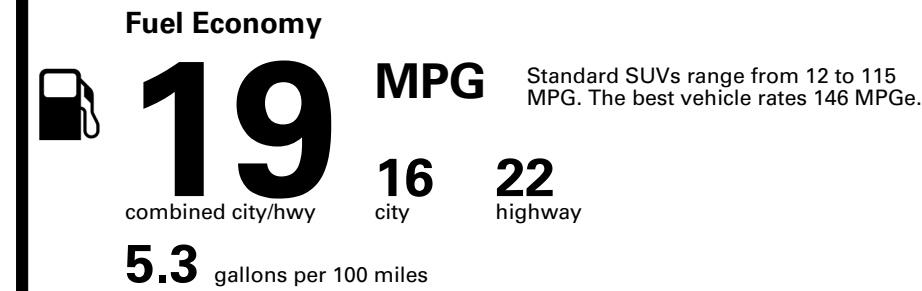

Inland Freight & Handling : \$1,495.00

TOTAL PRICE: \$84,895.00

142 A 0976QMORNI

EPA DOT Fuel Economy and Environment

Gasoline Vehicle

You spend \$8,000
 more in fuel costs over 5 years compared to the average new vehicle.