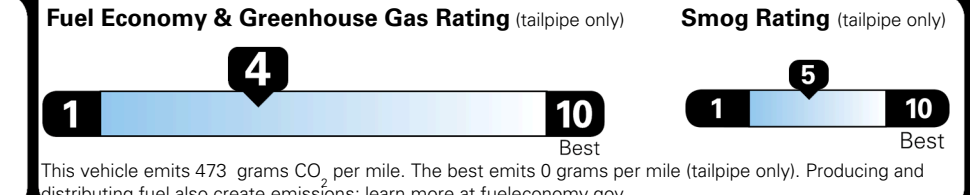

Inland Freight & Handling : \$1,495.00

TOTAL PRICE: \$85,370.00

EPA DOT Fuel Economy and Environment

Gasoline Vehicle

Fuel Economy

19 MPG
 combined city/hwy

16 MPG
 city

22 MPG
 highway

5.3 gallons per 100 miles

Standard SUVs range from 12 to 115 MPG. The best vehicle rates 146 MPGe.

You spend \$8,000
 more in fuel costs over 5 years compared to the average new vehicle.

Annual fuel cost \$3,300