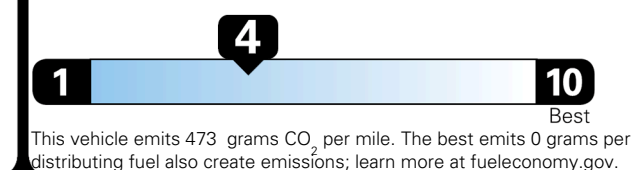

Inland Freight & Handling : \$1,495.00

TOTAL PRICE: \$85,390.00

117 A 1486GLOVI 60

EPA DOT Fuel Economy and Environment

Gasoline Vehicle

Fuel Economy

19 MPG
 combined city/hwy

16 MPG
 city

22 MPG
 highway

5.3 gallons per 100 miles

Standard SUVs range from 12 to 115 MPG. The best vehicle rates 146 MPGe.

You spend \$8,000
 more in fuel costs over 5 years compared to the average new vehicle.

Annual fuel cost \$3,300

Fuel Economy & Greenhouse Gas Rating (tailpipe only)

Smog Rating (tailpipe only)

Actual results will vary for many reasons, including driving conditions and how you drive and maintain your vehicle. The average new vehicle gets 29 MPG and costs \$8,500 to fuel over 5 years. Cost estimates are based on 15,000 miles per year at \$ 4.15 per gallon. MPGe is miles per gasoline gallon equivalent. Vehicle emissions are a significant cause of climate change and smog.