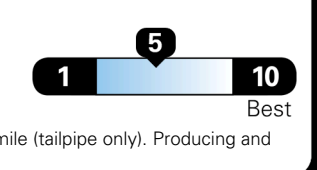

Smog Rating (tailpipe only)

Actual results will vary for many reasons, including driving conditions and how you drive and maintain your vehicle. The average new vehicle gets 29 MPG and costs $8,500 to fuel over 5 years. Cost estimates are based on 15,000 miles per year at $ 4.15 per gallon. MPGe is miles per gasoline gallon equivalent. Vehicle emissions are a significant cause of climate change and smog.

fueleconomy.gov

Calculate personalized estimates and compare vehicles