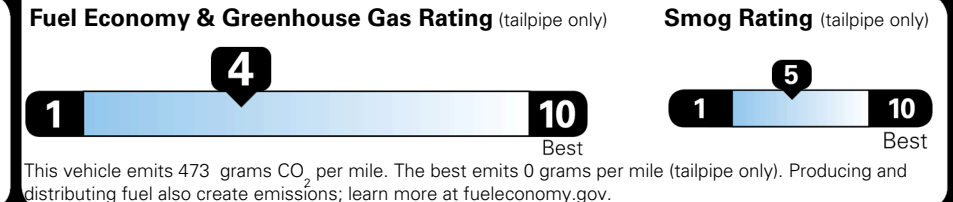

Full Tank of Gas

GENESIS WARRANTY

- 5-year/60,000-mile New Vehicle Warranty*
- 10-year/100,000-mile Powertrain Warranty*
- 7-year/Unlimited-mile Anti-perforation Warranty*
- Limited warranties, see retailer for details

Manufacturer's Suggested Retail Price: $82,330.00

ADDED FEATURES:

- *CAPRI BLUE(NRB) Paint $650.00
- Accessories
- *Tow Hitch $805.00
- *Cargo Mat $200.00
- *Fragrance Cartridges $160.00
- *Cargo Net $80.00
- *First Aid Kit $65.00
- *Cargo Blocks $40.00
- *NFC Key Card $30.00

SOLD TO: MI702   **SHIPPED TO: MI702**
GENESIS OF SOUTHFIELD
28000 TELEGRAPH RD
SOUTHFIELD MI 48034

VIN: KMUHEESC8TU350690	EXTERIOR COLOR: CAPRI BLUE	INTERIOR/SEAT COLOR: GLACIER
MODEL: 8S9AAJ9GW7A5	PORT OF ENTRY: TC	TRANSPORT: TRUCK
EMISSIONS: This vehicle is certified to meet emission requirements in all 50 states		ACCESSORY WEIGHT: 83 lbs./ 38 kgs.

Inland Freight & Handling : $1,495.00

TOTAL PRICE: $85,855.00

103 A 1126THEMI 3

EPA DOT Fuel Economy and Environment

Gasoline Vehicle

Fuel Economy

19 MPG
combined city/hwy

16 MPG
city

22 MPG
highway

5.3 gallons per 100 miles

Standard SUVs range from 12 to 115 MPG. The best vehicle rates 146 MPGe.

You spend $8,000
more in fuel costs over 5 years compared to the average new vehicle.

Annual fuel cost $3,300

Actual results will vary for many reasons, including driving conditions and how you drive and maintain your vehicle. The average new vehicle gets 29 MPG and costs $8,500 to fuel over 5 years. Cost estimates are based on 15,000 miles per year at $ 4.15 per gallon. MPGe is miles per gasoline gallon equivalent. Vehicle emissions are a significant cause of climate change and smog.

fueleconomy.gov

Calculate personalized estimates and compare vehicles

GOVERNMENT 5-STAR SAFETY RATINGS

Overall Vehicle Score ★ ★ ★ ★ ★

Based on the combined rating of frontal, side and rollover. Should ONLY be compared to other vehicles of similar size and weight.

Frontal Crash	Driver Passenger	★ ★ ★ ★
Based on the risk of injury in a frontal impact. Should ONLY be compared to other vehicles of similar size and weight.		
Side Crash	Front seat Rear seat	★ ★ ★ ★ ★
Based on the risk of injury in a side impact.		
Rollover		★ ★ ★ ★
Based on the risk of rollover in a single-vehicle crash.		

Manufacturer's suggested retail price includes manufacturer's recommended pre-delivery service. Gasoline license and title fees state and local taxes and dealer installed options and accessories are not included in the manufacturer's suggested retail price. This label has been affixed to this vehicle by Genesis Motor America, pursuant to the requirements of 15 U.S.C. 1231 et seq. which prohibits its removal or alteration prior to delivery to the ultimate purchaser.

Star ratings range from 1 to 5 stars (★★★★★) with 5 being the highest.
Source: National Highway Traffic Safety Administration (NHTSA).
www.safercar.gov or 1-888-327-4236

PARTS CONTENT INFORMATION

FOR VEHICLES IN THIS CARLINE: U.S./CANADIAN PARTS CONTENT: 3 %

MAJOR SOURCES OF FOREIGN PARTS CONTENT: KOREA: 80 %

FOR THIS VEHICLE: FINAL ASSEMBLY POINT: ULSAN, KOREA

COUNTRY OF ORIGIN:

ENGINE: KOREA   TRANSMISSION: KOREA

Note: Parts content does not include final assembly, distribution, or other non-parts costs.