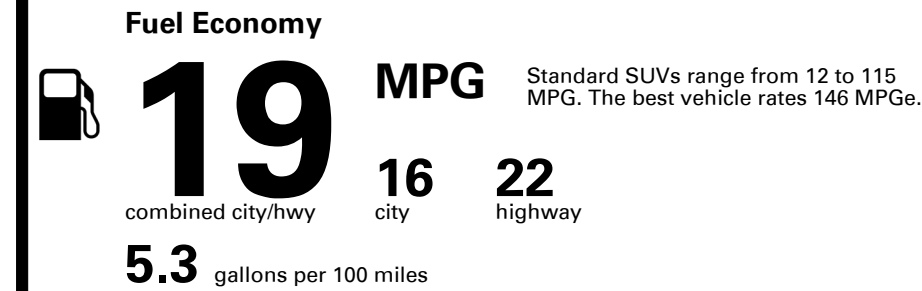

TOTAL PRICE: \$85,615.00

EPA DOT Fuel Economy and Environment

Gasoline Vehicle

You spend \$8,000
more in fuel costs over 5 years
compared to the average new vehicle.

Annual fuel cost \$3,300

Fuel Economy & Greenhouse Gas Rating (tailpipe only)