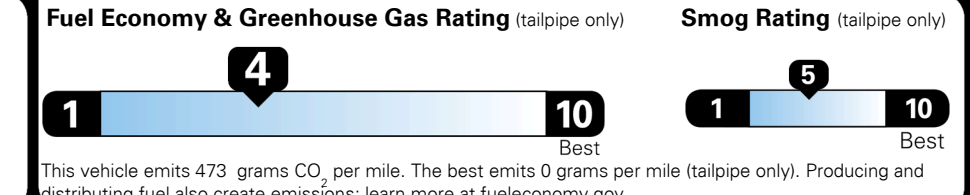

TOTAL PRICE: \$85,625.00

EPA DOT Fuel Economy and Environment

Gasoline Vehicle

Fuel Economy

19 MPG
combined city/hwy

16 MPG
city

22 MPG
highway

5.3 gallons per 100 miles

Standard SUVs range from 12 to 115 MPG. The best vehicle rates 146 MPGe.

You spend \$8,000
more in fuel costs over 5 years
 compared to the average new vehicle.

Annual fuel cost \$3,300

Actual results will vary for many reasons, including driving conditions and how you drive and maintain your vehicle. The average new vehicle gets 29 MPG and costs \$8,500 to fuel over 5 years. Cost estimates are based on 15,000 miles per year at \$ 4.15 per gallon. MPGe is miles per gasoline gallon equivalent. Vehicle emissions are a significant cause of climate change and smog.