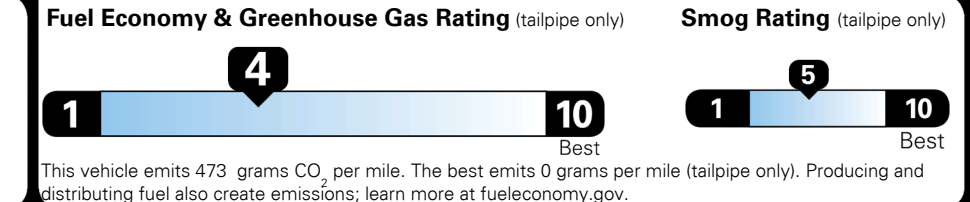

TOTAL PRICE: \$85,470.00

EPA DOT Fuel Economy and Environment

Gasoline Vehicle

Fuel Economy

19 MPG
 combined city/hwy

16 MPG
 city

22 MPG
 highway

5.3 gallons per 100 miles

Standard SUVs range from 12 to 115 MPG. The best vehicle rates 146 MPGe.

You spend \$8,000
 more in fuel costs over 5 years compared to the average new vehicle.

Annual fuel cost \$3,300

Actual results will vary for many reasons, including driving conditions and how you drive and maintain your vehicle. The average new vehicle gets 29 MPG and costs \$8,500 to fuel over 5 years. Cost estimates are based on 15,000 miles per year at \$ 4.15 per gallon. MPGe is miles per gasoline gallon equivalent. Vehicle emissions are a significant cause of climate change and smog.