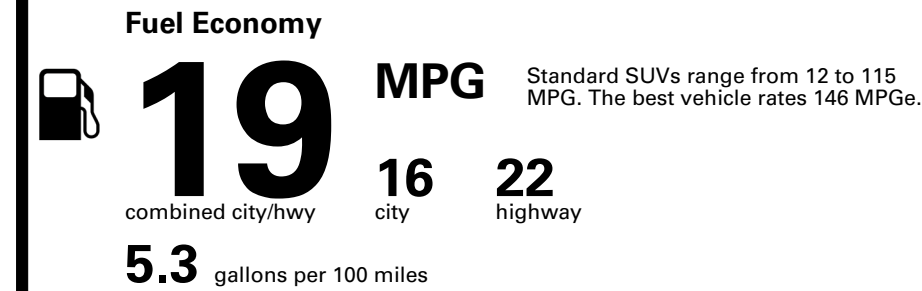

## EPA DOT Fuel Economy and Environment

Gasoline Vehicle

**You spend \$8,000**  
more in fuel costs over 5 years compared to the average new vehicle.

**Annual fuel cost \$3,300**

**Fuel Economy & Greenhouse Gas Rating** (tailpipe only)