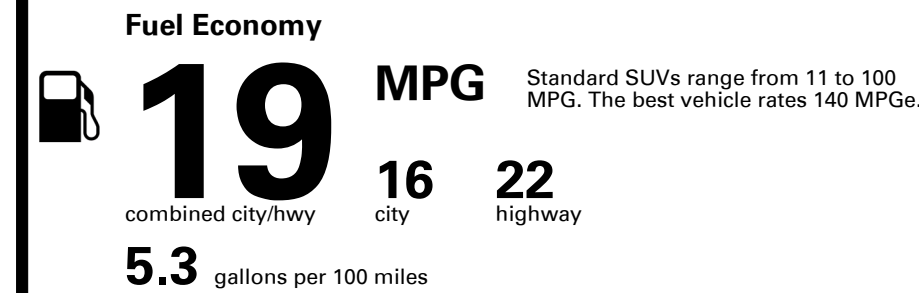

Inland Freight & Handling : \$1,450.00

TOTAL PRICE: \$82,824.00

EPA DOT Fuel Economy and Environment

Gasoline Vehicle

You spend \$7,250
more in fuel costs over 5 years
 compared to the average new vehicle.