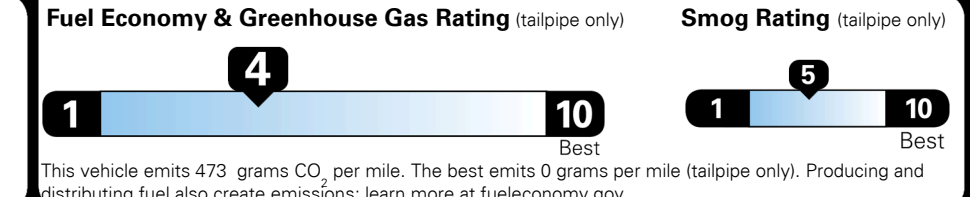

Full Tank of Gas

GENESIS WARRANTY

- 5-year/60,000-mile New Vehicle Warranty*
- 10-year/100,000-mile Powertrain Warranty*
- 7-year/Unlimited-mile Anti-perforation Warranty*
- Limited warranties, see retailer for details

Manufacturer's Suggested Retail Price: $82,330.00

ADDED FEATURES:

- *SAVILE SILVER(SSS) Paint $650.00
- Accessories
- *Cargo Net $55.00
- *Roadside Assistance Kit $105.00
- *First Aid Kit $65.00
- *Fragrance Cartridges $160.00
- *NFC Key Card $30.00

SOLD TO: VA718 SHIPPED TO: VA718
GENESIS OF CHANTILLY
14848 STONECROFT CENTER COURT
CHANTILLY VA 20151

VIN: KMUHEESCXTU316850	EXTERIOR COLOR: SAVILE SILVER	INTERIOR/SEAT COLOR: BORDEAUX BROWN/SLATE
MODEL: V0492A65	PORT OF ENTRY: PH	TRANSPORT: TRUCK
EMISSIONS: This vehicle is certified to meet emission requirements in all 50 states		ACCESSORY WEIGHT: 8 lbs./ 4 kgs.

Inland Freight & Handling : $1,495.00

TOTAL PRICE: $84,890.00

314 A 3206QG

EPA DOT Fuel Economy and Environment

Gasoline Vehicle

Fuel Economy

19 MPG
combined city/hwy

16 MPG
city

22 MPG
highway

5.3 gallons per 100 miles

Standard SUVs range from 12 to 115 MPG. The best vehicle rates 146 MPGe.

You spend $8,000
more in fuel costs over 5 years compared to the average new vehicle.

Annual fuel cost $3,300

Actual results will vary for many reasons, including driving conditions and how you drive and maintain your vehicle. The average new vehicle gets 29 MPG and costs $8,500 to fuel over 5 years. Cost estimates are based on 15,000 miles per year at $ 4.15 per gallon. MPGe is miles per gasoline gallon equivalent. Vehicle emissions are a significant cause of climate change and smog.

fueleconomy.gov
Calculate personalized estimates and compare vehicles

Smartphone QR Code

GOVERNMENT 5-STAR SAFETY RATINGS

Overall Vehicle Score ★ ★ ★ ★ ★

Based on the combined rating of frontal, side and rollover. Should ONLY be compared to other vehicles of similar size and weight.

Frontal Crash	Driver Passenger	★ ★ ★ ★
Based on the risk of injury in a frontal impact. Should ONLY be compared to other vehicles of similar size and weight.		
Side Crash	Front seat Rear seat	★ ★ ★ ★ ★
Based on the risk of injury in a side impact.		
Rollover		★ ★ ★ ★
Based on the risk of rollover in a single-vehicle crash.		

Manufacturer's suggested retail price includes manufacturer's recommended pre-delivery service. Gasoline license and title fees state and local taxes and dealer installed options and accessories are not included in the manufacturer's suggested retail price. This label has been affixed to this vehicle by Genesis Motor America, pursuant to the requirements of 15 U.S.C. 1231 et seq. which prohibits its removal or alteration prior to delivery to the ultimate purchaser.

Star ratings range from 1 to 5 stars (★★★★★) with 5 being the highest.
Source: National Highway Traffic Safety Administration (NHTSA).
www.safercar.gov or 1-888-327-4236

PARTS CONTENT INFORMATION

FOR VEHICLES IN THIS CARLINE: U.S./CANADIAN PARTS CONTENT: 3 %

MAJOR SOURCES OF FOREIGN PARTS CONTENT: KOREA: 80 %

FOR THIS VEHICLE: FINAL ASSEMBLY POINT: ULSAN, KOREA

COUNTRY OF ORIGIN:

ENGINE: KOREA TRANSMISSION: KOREA

Note: Parts content does not include final assembly, distribution, or other non-parts costs.