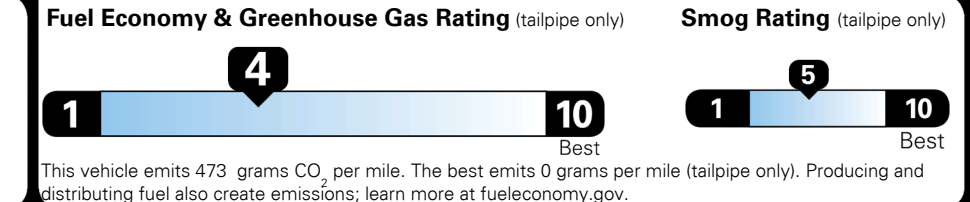

Full Tank of Gas

GENESIS WARRANTY

- 5-year/60,000-mile New Vehicle Warranty*
- 10-year/100,000-mile Powertrain Warranty*
- 7-year/Unlimited-mile Anti-perforation Warranty*
- Limited warranties, see retailer for details

Manufacturer's Suggested Retail Price: $82,330.00

ADDED FEATURES:

- *MAKALU GRAY(NCM) Paint $650.00
- Accessories
- *Cargo Net $80.00
- *First Aid Kit $65.00
- *All Season Fitted Liners $235.00
- *Fragrance Cartridges $160.00
- *Illuminated Door Sills $425.00
- *NFC Key Card $30.00

SOLD TO: VA718   **SHIPPED TO: VA718**
GENESIS OF CHANTILLY
14848 STONECROFT CENTER COURT
CHANTILLY VA 20151

Inland Freight & Handling : $1,495.00

VIN: KMUHEESCXTU335866	EXTERIOR COLOR: MAKALU GRAY	INTERIOR/SEAT COLOR: BORDEAUX BROWN/SLATE
MODEL: V0492A65	PORT OF ENTRY: PH	TRANSPORT: TRUCK
EMISSIONS: This vehicle is certified to meet emission requirements in all 50 states		ACCESSORY WEIGHT: 15 lbs./ 7 kgs.

TOTAL PRICE: $85,470.00

43 A 0596QDIVIN

EPA DOT Fuel Economy and Environment

Gasoline Vehicle

Fuel Economy

19 MPG
combined city/hwy

16 MPG
city

22 MPG
highway

5.3 gallons per 100 miles

Standard SUVs range from 12 to 115 MPG. The best vehicle rates 146 MPGe.

You spend $8,000
more in fuel costs over 5 years compared to the average new vehicle.

Annual fuel cost $3,300

Actual results will vary for many reasons, including driving conditions and how you drive and maintain your vehicle. The average new vehicle gets 29 MPG and costs $8,500 to fuel over 5 years. Cost estimates are based on 15,000 miles per year at $ 4.15 per gallon. MPGe is miles per gasoline gallon equivalent. Vehicle emissions are a significant cause of climate change and smog.

fueleconomy.gov
Calculate personalized estimates and compare vehicles

Smartphone QR Code

GOVERNMENT 5-STAR SAFETY RATINGS

Overall Vehicle Score ★ ★ ★ ★ ★

Based on the combined rating of frontal, side and rollover. Should ONLY be compared to other vehicles of similar size and weight.

Frontal Crash	Driver	★ ★ ★ ★
Passenger		★ ★ ★ ★
Side Crash	Front seat	★ ★ ★ ★ ★
Rear seat		★ ★ ★ ★ ★
Rollover		★ ★ ★ ★

Based on the risk of injury in a frontal impact. Should ONLY be compared to other vehicles of similar size and weight.

Based on the risk of injury in a side impact.

Based on the risk of rollover in a single-vehicle crash.

Manufacturer's suggested retail price includes manufacturer's recommended pre-delivery service. Gasoline license and title fees state and local taxes and dealer installed options and accessories are not included in the manufacturer's suggested retail price. This label has been affixed to this vehicle by Genesis Motor America, pursuant to the requirements of 15 U.S.C. 1231 et seq. which prohibits its removal or alteration prior to delivery to the ultimate purchaser.

Star ratings range from 1 to 5 stars (★★★★★) with 5 being the highest.
Source: National Highway Traffic Safety Administration (NHTSA).
www.safercar.gov or 1-888-327-4236

PARTS CONTENT INFORMATION

FOR VEHICLES IN THIS CARLINE: U.S./CANADIAN PARTS CONTENT: 3 %

MAJOR SOURCES OF FOREIGN PARTS CONTENT: KOREA: 80 %

FOR THIS VEHICLE: FINAL ASSEMBLY POINT: ULSAN, KOREA

COUNTRY OF ORIGIN:

ENGINE: KOREA   TRANSMISSION: KOREA

Note: Parts content does not include final assembly, distribution, or other non-parts costs.