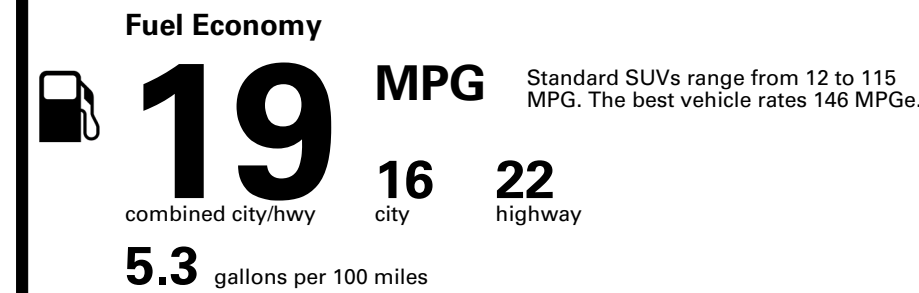

## EPA DOT Fuel Economy and Environment

Gasoline Vehicle

**You spend \$8,000 more in fuel costs over 5 years** compared to the average new vehicle.

**Annual fuel cost \$3,300**

Actual results will vary for many reasons, including driving conditions and how you drive and maintain your vehicle. The average new vehicle gets 29 MPG and costs \$8,500 to fuel over 5 years. Cost estimates are based on 15,000 miles per year at \$ 4.15 per gallon. MPGe is miles per gasoline gallon equivalent. Vehicle emissions are a significant cause of climate change and smog.